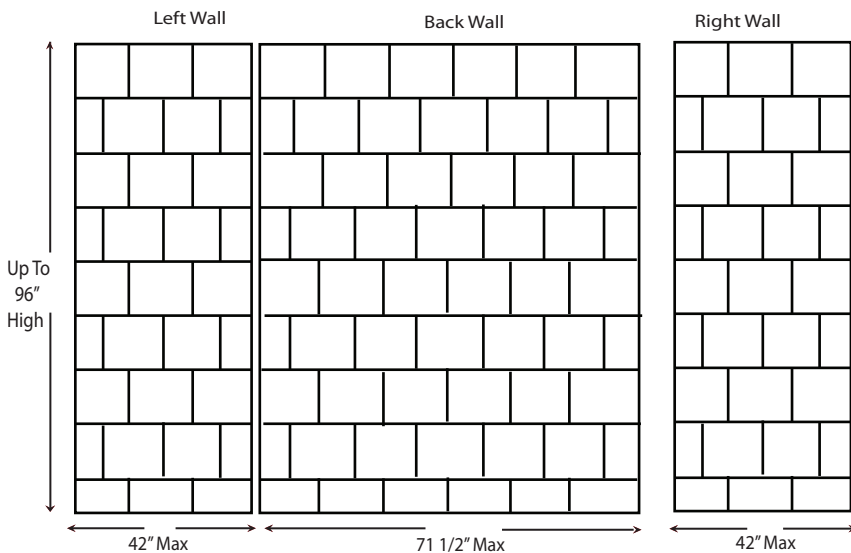

12" x 12" Staggered Tile Pattern

Specifications

- Model: 12" X 12"
- Pattern: Staggered Tile Effect / Smooth
- Finish: Glossy
- Panel Maximum Height: 96"
- Panel Widths
 - Side Panels - 42" Max Width
 - Back Panels - 71 1/2" Max Width
- Thickness: 3/8"
- Material: Cultured Marble
- Solid One Piece Panels
- Permanently Sealed Surface
- Will Not Mold or Mildew
- Oversized - Cut to Fit at Jobsite
- Easy to Install -
 - Qualified Installer Recommended
- Easy to Maintain

Additional Options Available

- Finish: Matte
- Material: Class A Fire Rated
- Trim Strips Available
 - 96" X 2" X 3/4"
 - 120" X 2" X 3/4"
 - 96" X 2" X 1 1/4" Renovation
 - 120" X 2" X 1 1/4" Renovation
- Soap Dishes
- Shampoo Shelves
- Footrest
- Add'l Items Available
(See Accessory Page)