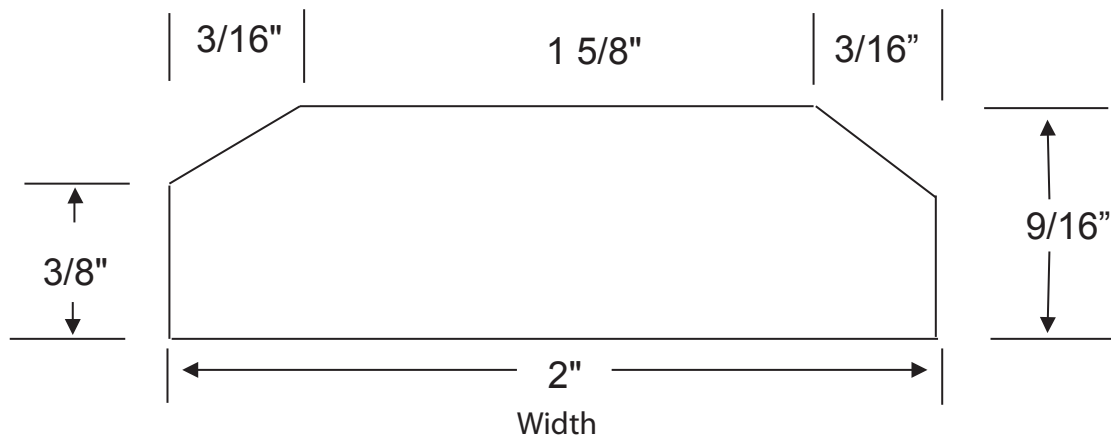

(PLEASE ALLOW FOR 1/8" VARIANCE)