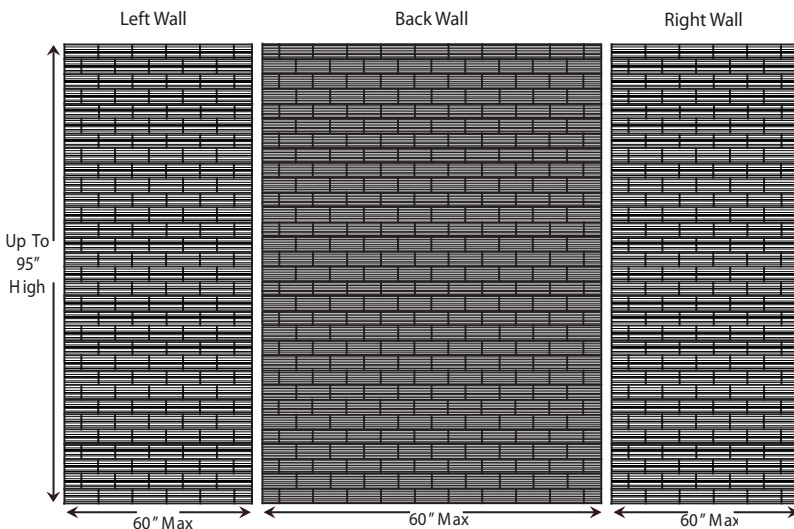

3" X 6" Textured Tile Pattern

Specifications

- Model: 3" X 6" Textured
- Pattern: Staggered Tile
- Finish: Textured Only
- Panel Maximum Height: 95"
- Panel Widths
 - Side Panels - 60" Max Width
 - Back Panels - 60" Max Width
- Thickness: 1/4"
- Material: Cultured Marble
- Solid One Piece Panels
- Permanently Sealed Surface
- Will Not Mold or Mildew
- Oversized - Cut to Fit at Jobsite
- East to Install -
 - Qualified Installer Recommended
- Easy to Maintain

To review color options for this product please contact your Sales Representative or refer to our website at:

www.mplcompany.net/request-color

Additional Options Available

- Finish: Matte Only
- Material: Class A Fire Rated
- Trim Strips Available
 - 96" X 2" X 3/4"
 - 120" X 2" X 3/4"
 - 96" X 2" X 1 1/4" Renovation
 - 120" X 2" X 1 1/4" Renovation
- Soap Dishes
- Shampoo Shelves
- Footrest
- Add'l Items Available
(See Accessory Page)