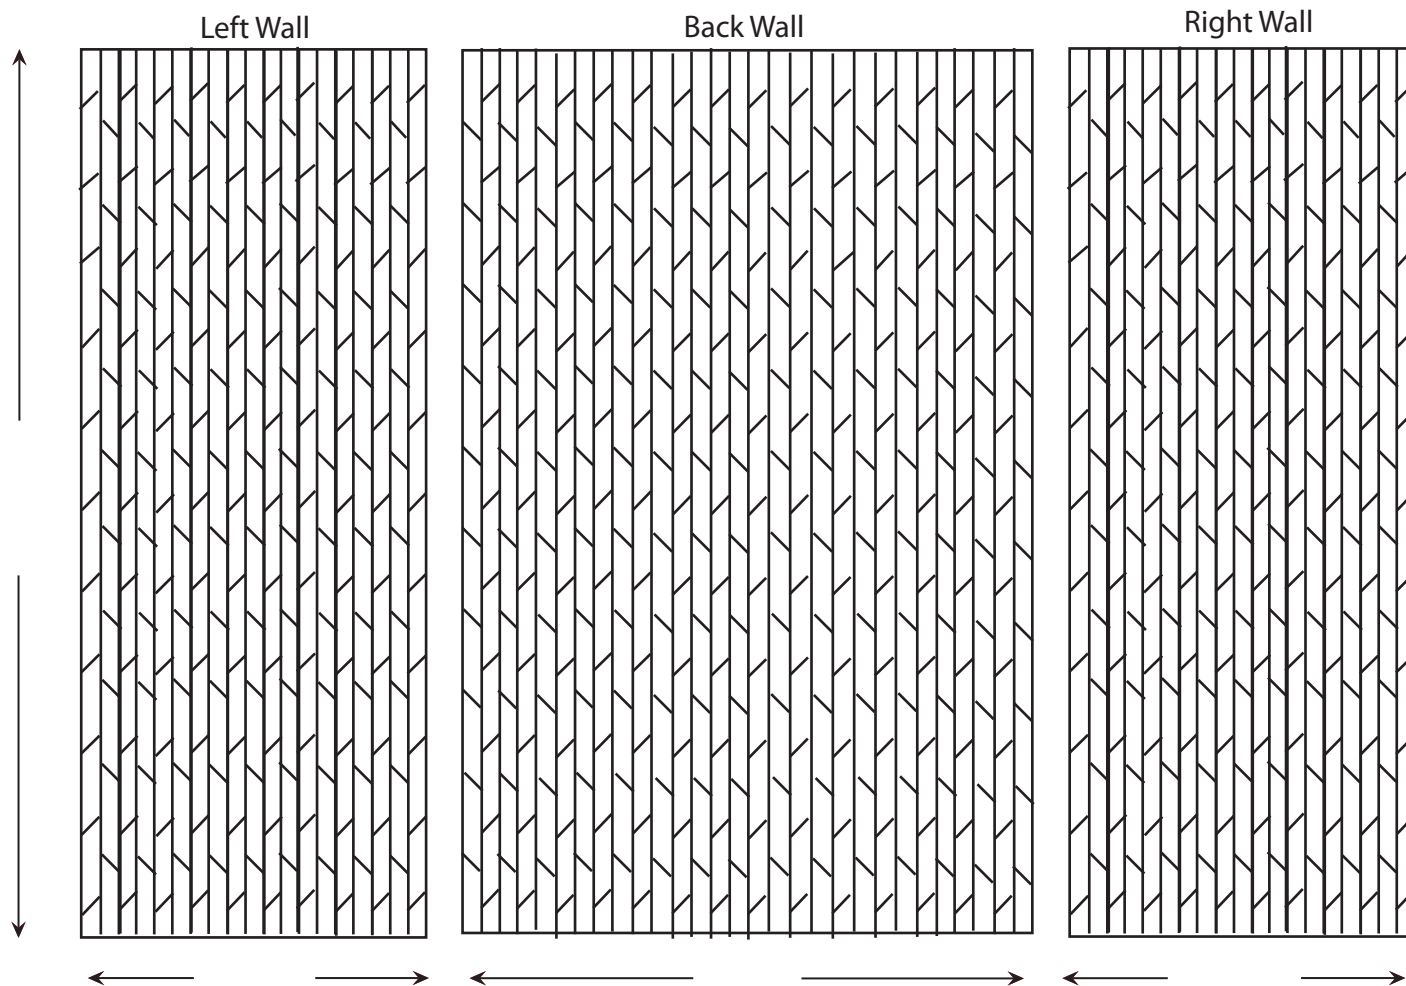

## Straw Pattern

**\*\*All Panels Will Come Oversized And Will Require Field Cutting\*\***  
Prototype only - Actual dimensions could vary

Date: \_\_\_\_\_

Color: \_\_\_\_\_

Job: \_\_\_\_\_

Finish: GLOSSY

Location: \_\_\_\_\_

Trim Strips: \_\_\_\_\_

Sold to: \_\_\_\_\_

Quantity: \_\_\_\_\_

Signature: \_\_\_\_\_

Date: \_\_\_\_\_

MAX 98" X 62" X 39"