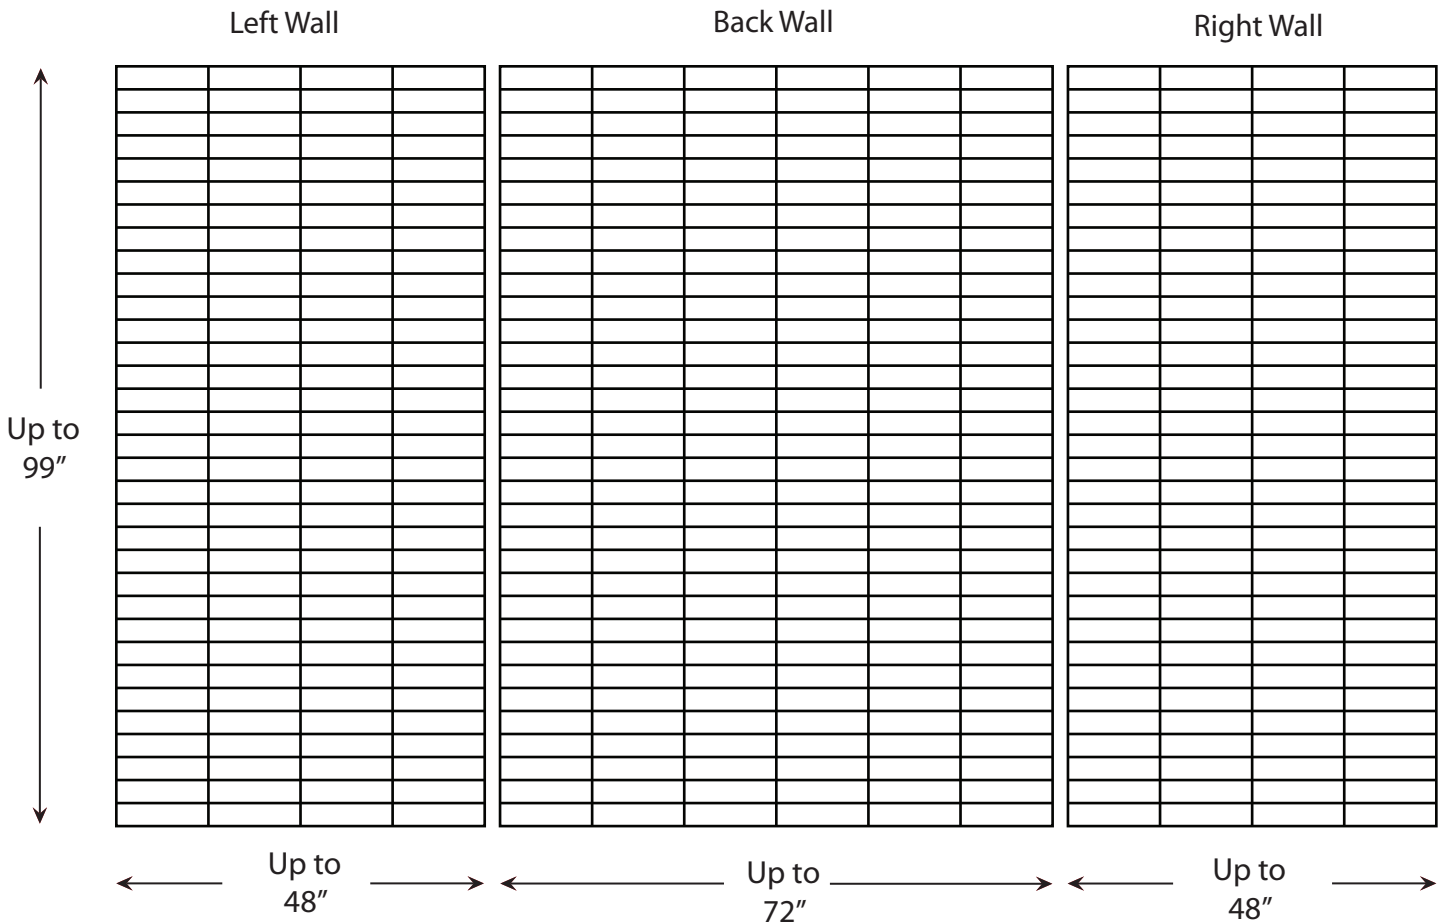

3" x 12" Stacked - Full Size - Standard

****All Panels Will Come Oversized And Will Require Field Cutting****
 Prototype only - Actual dimensions could vary

Date: _____ Color: _____
 Job: _____ Finish: GLOSSY
 Location: _____ Trim Strips: _____
 Sold to: _____
 Quantity: _____