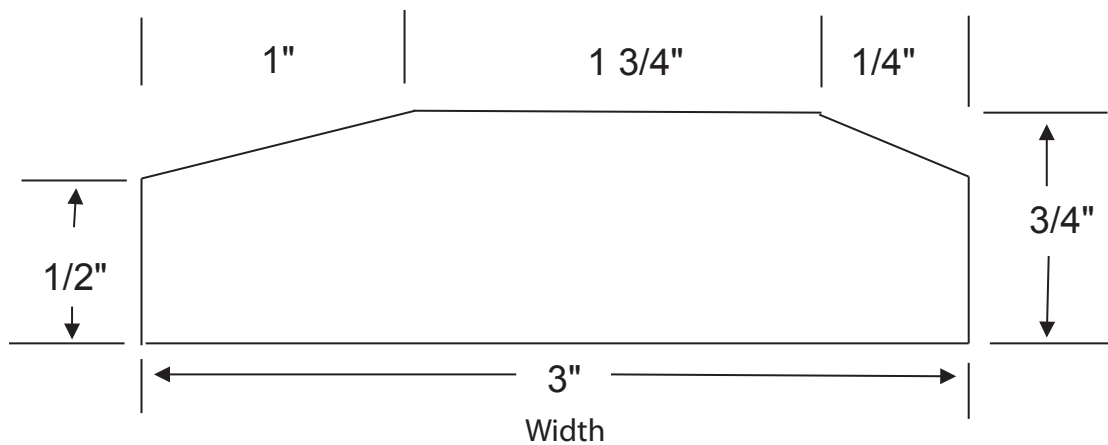

3" Beveled Threshold

Specifications

- Model: 3" Beveled
- Size: Up to 120" Long x 3" Wide
- Thickness: 1/2" to 3/4"
- Beveled Long Edges
- Matte Finish
- Material: Cultured Marble

Standard Features

- Permanently Sealed Surface
- Extremely Sanitary
- Water Proof and Leak Proof
- Bacteria Resistant
- Easy to Install
- Maintenance Free
- Made in the USA

(PLEASE ALLOW FOR 1/8" VARIANCE)

To review color options for this product please contact your Sales Representative or refer to our website at:

www.mplcompany.net/request-color