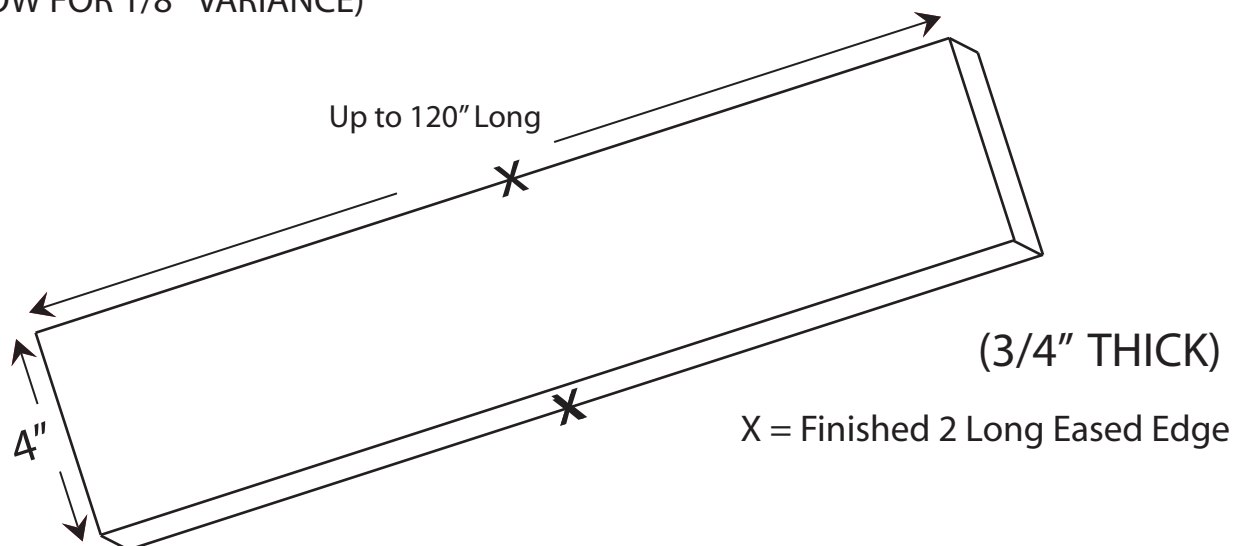

(PLEASE ALLOW FOR 1/8" VARIANCE)