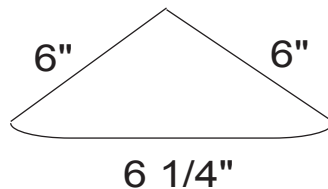

6" x 6" Foot Rest

Specifications

- Model: 6 x6 Foot Rest
- Size: 6" x 6"
- Height: 12 1/2"
- Separate Support Legs Thickness: 1/2"
- 1" Thick
- Mounts to: Corner of wall
- Glossy or Matte finish
- Material: Cultured Marble
- Weight: 5 lbs.

Standard Features

- Wall Mount
- Permanently Sealed Surface
- Extremely Sanitary
- Water Proof and Leak Proof
- Bacteria Resistant
- Easy to Install
- Maintenance Free
- Made in the USA

TOP VIEW

To review color options for this product please contact your Sales Representative or refer to our website at:

www.mplcompany.net/request-color