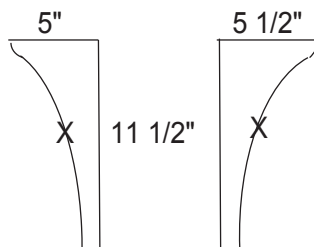

BRACKETS
1/2" THICK