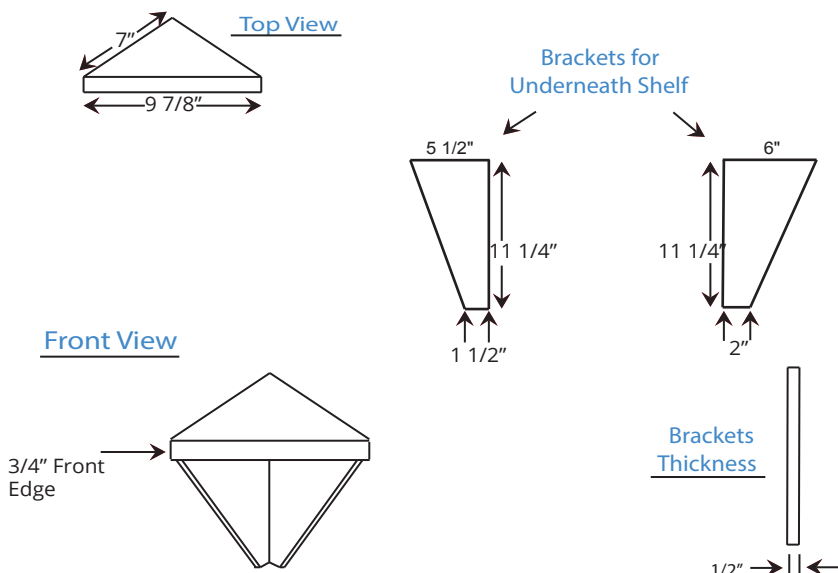

7" x 7" Foot Rest

Specifications

- Model: 7 x7 Foot Rest
- Size: 7" x 7" x 9 7/8"
- Height: 12"
- Mounts to: Corner of wall
- Integral Turn Down Front Edge 1 3/8"
- Separate Elongated Support Legs
- Thickness: 3/4"
- Glossy or Matte finish
- Material: Cultured Marble
- Weight: 5 lbs.
- Made for Showers/ ADA Units

Standard Features

- Wall Mount
- Permanently Sealed Surface
- Extremely Sanitary
- Water Proof and Leak Proof
- Bacteria Resistant
- Easy to Install
- Maintenance Free
- Made in the USA

To review color options for this product please contact your Sales Representative or refer to our website at:

www.mplcompany.net/request-color