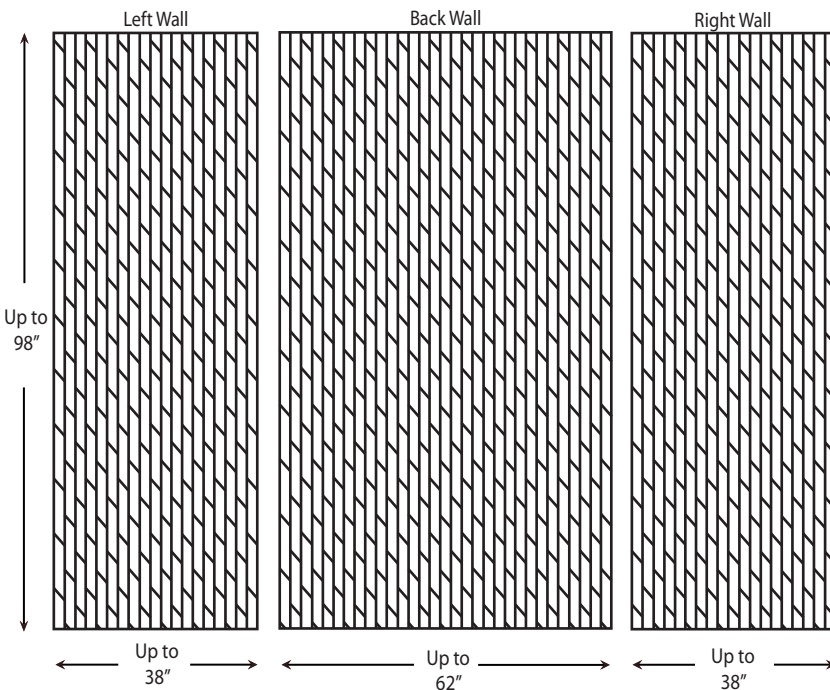

## BAMBOO PATTERN

### Specifications

- Model: Bamboo Pattern
- Pattern: Vertical Staggered Tile Pattern
- Finish: Glossy
- Panel Maximum Height: 98"
  - Side Panels - 38" - Left / Right Designated
  - Back Panels - 62" Max as 1 Piece
- Thickness: 1/4"
- Material: Cultured Marble
- Solid One Piece Panels
- Permanently Sealed Surface
- Will Not Mold or Mildew
- Oversized - Cut to Fit at Jobsite
- Easy to Install -
  - Qualified Installer Recommended
- Easy to Maintain

### Additional Options Available

- Material: Class A Fire Rated
- Trim Strips Available
  - 96" X 2" X 3/4"
  - 120" X 2" X 3/4"
  - 96" X 2" X 1 1/4" Renovation
  - 120" X 2" X 1 1/4" Renovation
- Soap Dishes
- Shampoo Shelves
- Footrest
- Add'l Items Available  
(See Accessory Page)