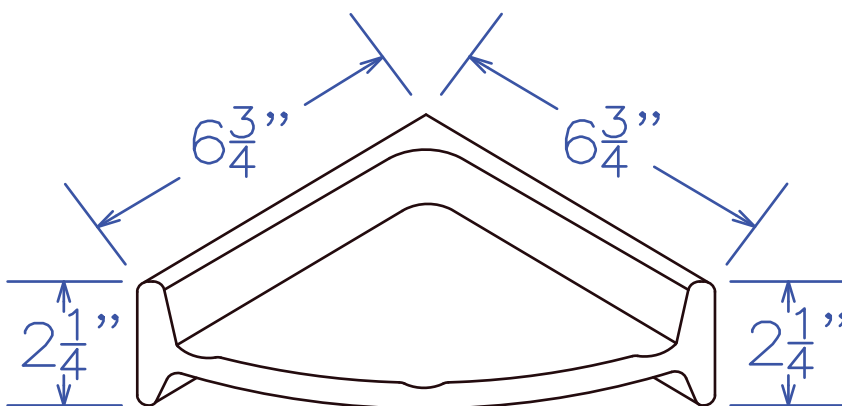

## Ceramic Corner Mount Soap Dish - Glossy

(Available in Matte Finish)

### Specifications

- Model: Ceramic Corner
- Type: Ceramic Corner Mount
- Finish: Glossy
- Size: 6 3/4" x 6 3/4"
- Height: 2 1/4"
- Material: Ceramic
- Weight: 3 lbs.
- Made for Tubs/Showers and ADA Rooms

### Standard Features

- Wall Mount Soap Dish
- Permanently Sealed Surface
- Extremely Sanitary
- Water Proof and Leak Proof
- Bacteria Resistant
- Easy to Install
- Maintenance Free
- Made in the USA