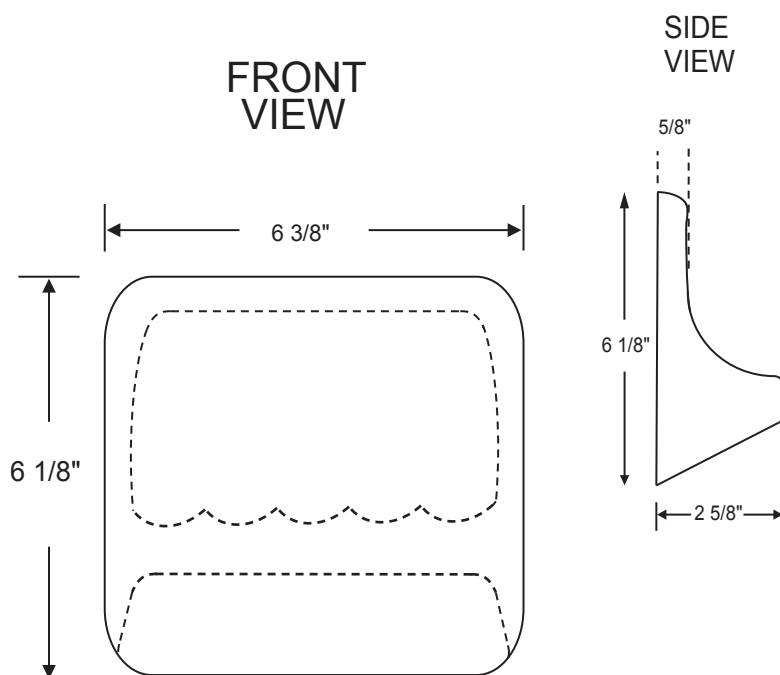

Ceramic Surface Mount Soap Dish - Glossy

(Available in Matte Finish)

Specifications

- Model: Ceramic Surface
- Type: Ceramic Surface Mount
- Finish: Glossy
- Size: 6 3/4" x 4 3/4"
- Mounts to: Back Wall
- Material: Ceramic
- Weight: 3 lbs.
- Made for Tubs/Showers and ADA Rooms

Standard Features

- Wall Mount Soap Dish
- Permanently Sealed Surface
- Extremely Sanitary
- Water Proof and Leak Proof
- Bacteria Resistant
- Easy to Install
- Maintenance Free
- Made in the USA

Available Colors: