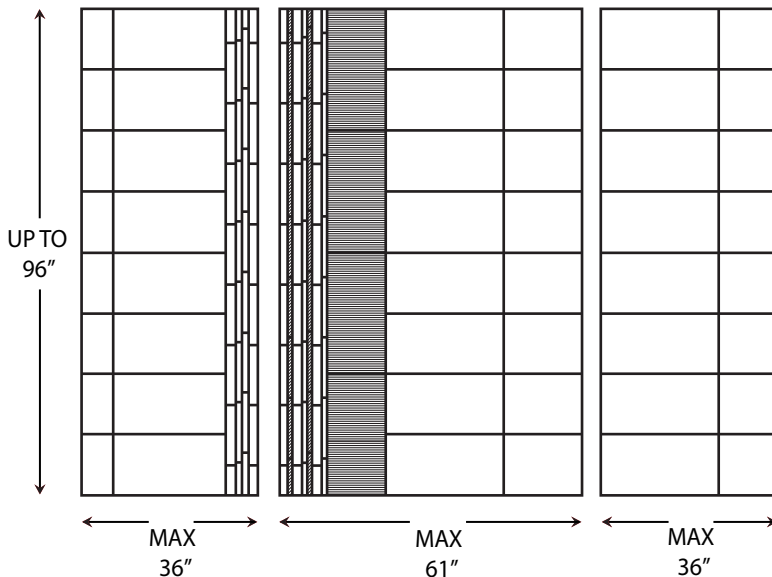

METRO PATTERN

Specifications

- Model: Metro Pattern
- Pattern: Smooth Stacked Block Pattern w/ vertical listello
- Finish: Glossy & Matte Textured
- Panel Maximum Height: 96"
 - Side Panels - 36" - Left / Right Designated
 - Back Panels - 62" Max as 1 Piece
- Thickness: 1/4"
- Material: Cultured Marble
- Solid One Piece Panels
- Permanently Sealed Surface
- Will Not Mold or Mildew
- Oversized - Cut to Fit at Jobsite
- Easy to Install -
 - Qualified Installer Recommended
- Easy to Maintain

Additional Options Available

- Material: Class A Fire Rated
- Trim Strips Available
 - 96" X 2" X 3/4"
 - 120" X 2" X 3/4"
 - 96" X 2" X 1 1/4" Renovation
 - 120" X 2" X 1 1/4" Renovation
- Soap Dishes
- Shampoo Shelves
- Footrest
- Add'l Items Available
(See Accessory Page)