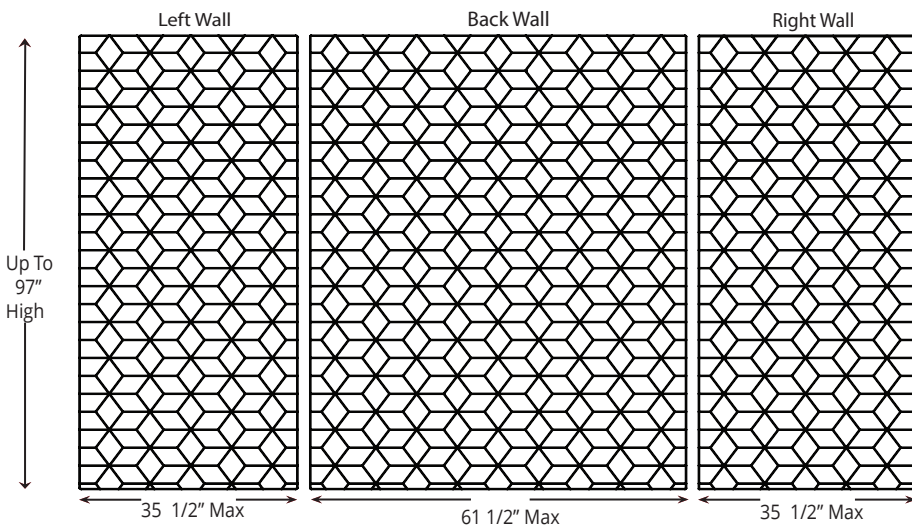

Stars Pattern

Specifications

- Model: Stars
- Pattern: Repetitive Stars / Smooth
- Finish: Glossy
- Panel Maximum Height: 97"
- Panel Widths
 - Side Panels - 32" or 35 1/2" Max Width
 - Back Panels - 61 1/2" Max Width
- Thickness: 3/8"
- Material: Cultured Marble
- Solid One Piece Panels
- Permanently Sealed Surface
- Will Not Mold or Mildew
- Oversized - Cut to Fit at Jobsite
- Easy to Install -
 - Qualified Installer Recommended
- Easy to Maintain

Additional Options Available

- Finish: Matte Only
- Material: Class A Fire Rated
- Trim Strips Available
 - 96" X 2" X 3/4"
 - 120" X 2" X 3/4"
 - 96" X 2" X 1 1/4" Renovation
 - 120" X 2" X 1 1/4" Renovation
- Soap Dishes
- Shampoo Shelves
- Footrest
- Add'l Items Available
(See Accessory Page)