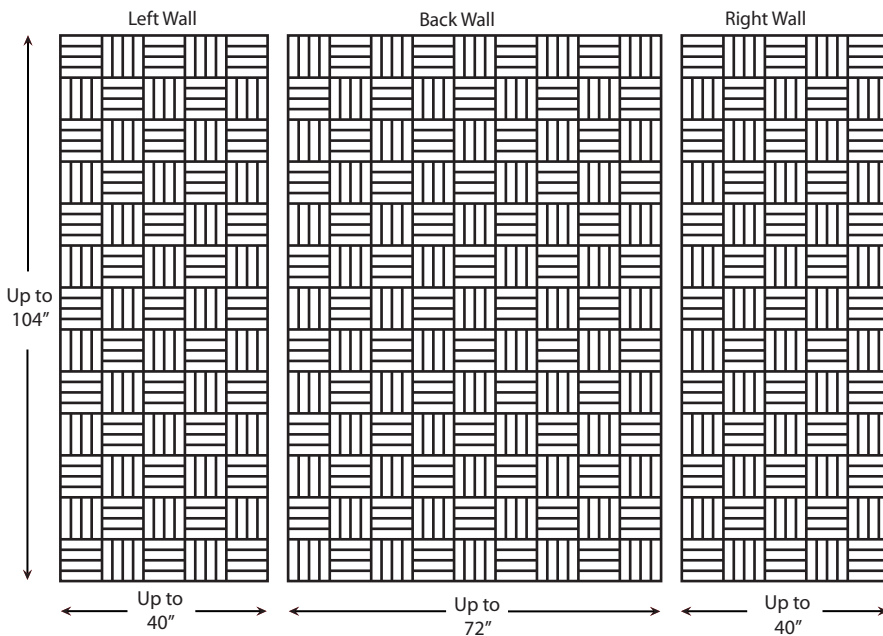

STITCH PATTERN

Specifications

- Model: Stitch Pattern
- Pattern: Vertical/Horizontal Smooth Tile Pattern
- Finish: Glossy
- Panel Maximum Height: 104"
 - Side Panels - 40" - Left / Right Designated
 - Back Panels - 56" Max as 1 Piece
- Thickness: 1/4"
- Material: Cultured Marble
- Solid One Piece Panels
- Permanently Sealed Surface
- Will Not Mold or Mildew
- Oversized - Cut to Fit at Jobsite
- Easy to Install -
 - Qualified Installer Recommended
- Easy to Maintain

Additional Options Available

- Material: Class A Fire Rated
- Trim Strips Available
 - 96" X 2" X 3/4"
 - 120" X 2" X 3/4"
 - 96" X 2" X 1 1/4" Renovation
 - 120" X 2" X 1 1/4" Renovation
- Soap Dishes
- Shampoo Shelves
- Footrest
- Add'l Items Available
(See Accessory Page)