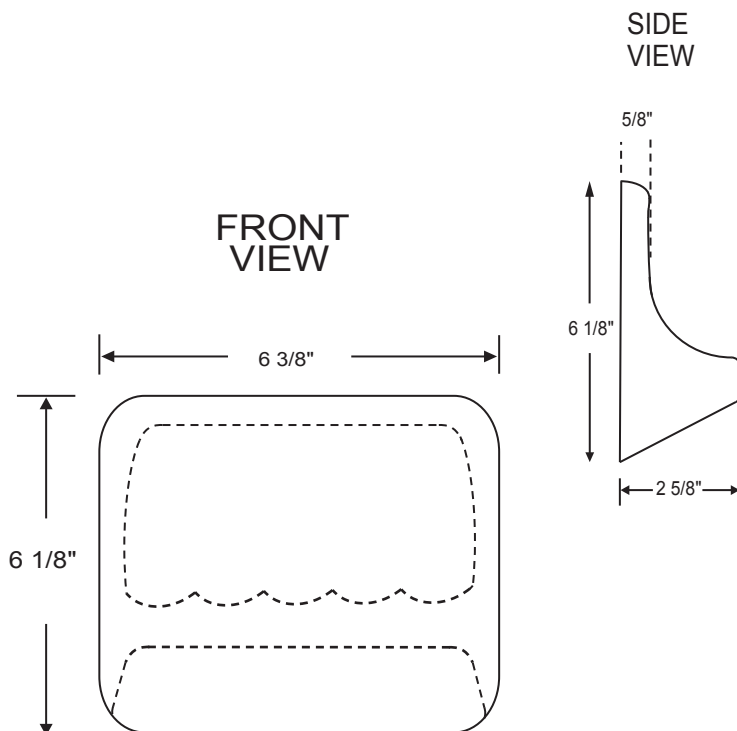

Surface Mount Soap Dish

Specifications

- Model: Surface Mount SD
- Size: 6 3/8" x 2 5/8"
- Height: 6 1/8"
- Mounts to: Back of wall
- Glossy or Matte finish
- Material: Cultured Marble
- Weight: 3 lbs.

Standard Features

- Surface Wall Mount
- Permanently Sealed Surface
- Extremely Sanitary
- Water Proof and Leak Proof
- Bacteria Resistant
- Easy to Install
- Maintenance Free
- Made in the USA

To review color options for this product please contact your Sales Representative or refer to our website at:

www.mplcompany.net/request-color