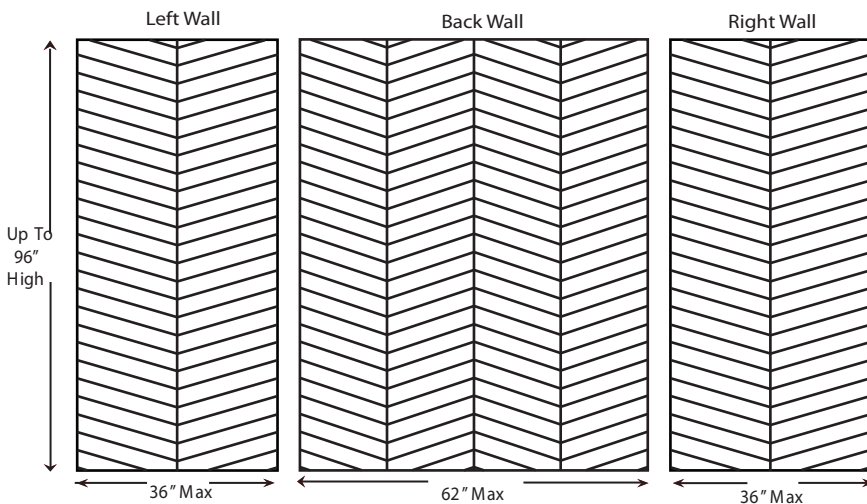

Chevron Flat

Specifications

- Model: Chevron Flat
- Pattern: Interlocking Chevron
- Finish: Matte Only
- Panel Maximum Height: 96"
- Panel Widths
 - Side Panels - 32" or 36" Max Width
 - Back Panels - 62" Max Width
- Thickness: 1/4"
- Material: Cultured Marble
- Solid One Piece Panels
- Permanently Sealed Surface
- Will Not Mold or Mildew
- Oversized - Cut to Fit at Jobsite
- Easy to Install -
 - Qualified Installer Recommended
- Easy to Maintain

NOTE: GROUT LINES IN THE CORNERS WILL NOT LINE UP. THE OFF-SET OF THE GROUT LINES WILL HAVE TO BE EXAGGERATED TO ACHIEVE THE DESIRED EFFECT.

Additional Options Available

- Finish: Matte Only
- Material: Class A Fire Rated
- Trim Strips Available
 - 96" X 2" X 3/4"
 - 120" X 2" X 3/4"
 - 96" X 2" X 1 1/4" Renovation
 - 120" X 2" X 1 1/4" Renovation
- Soap Dishes
- Shampoo Shelves
- Footrest
- Add'l Items Available
(See Accessory Page)