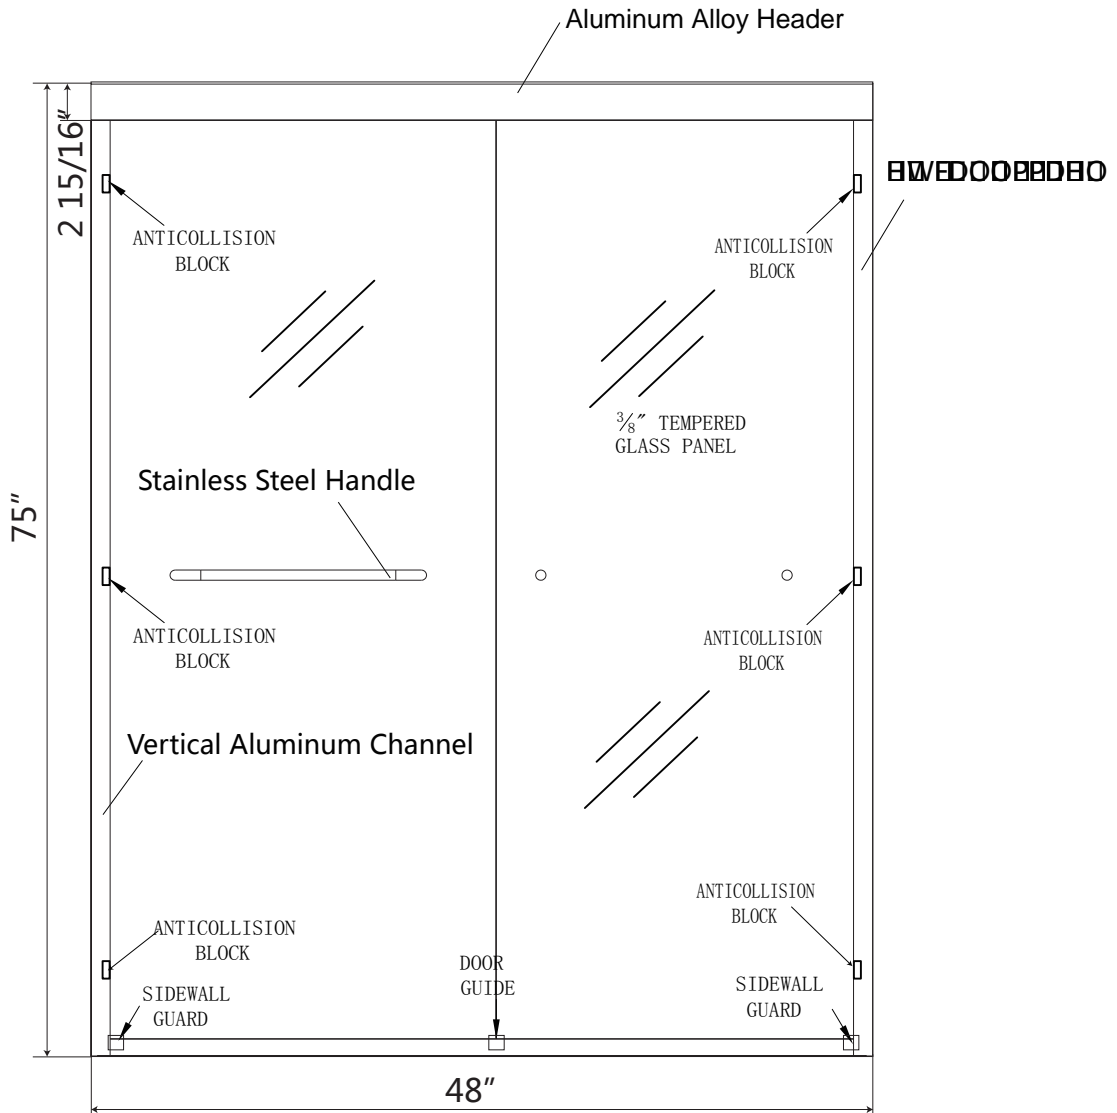

(, Ì ' +) Ì ' 6ndUgg'G'X]b[ ; `Ugg'G\ck Yf'8ccf'k ]H' < YUXYf

Details:

Dimensions: 48"width x75" height  
 Glass Thickness: 10mm(3/8")  
 Finish: Polished Chrome

Standard Features

Name: Alyssium 487510CP  
 Series: Frameless Series  
 Door Style: Bypass Sliding Door  
 Type: Glass Two(2) Sliding Doors  
 Finish: Nano **08D7E2SE8G6EHWI8G0**  
 Coating: **8M3RE08M38D8R0DMMW8DW8EHW0**  
 Reversible: **08V**  
 Handle: **6WDD8MM6W8E80BRD8G08M**

Options (Handles can be replace)

Speci-ication Drawing

## 48" x75" Bypass Sliding Glass Shower Door with Header