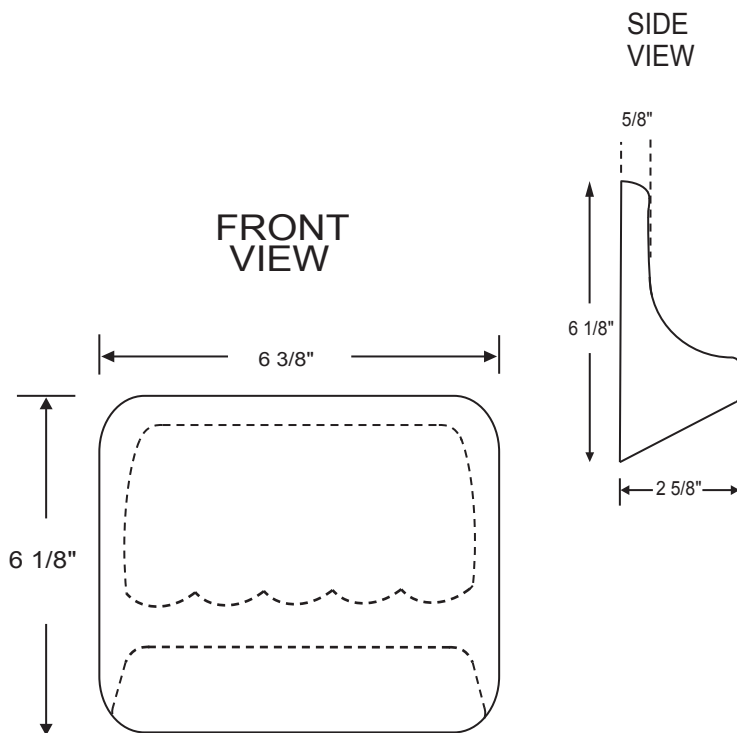

Surface Mount Soap Dish - Cultured Marble

Specifications

- Model: Surface Mount SD
- Size: 6 3/8" x 2 5/8"
- Height: 6 1/8"
- Mounts to: Back of wall
- Glossy or Matte finish
- Material: Cultured Marble
- Weight: 3 lbs.

Standard Features

- Surface Wall Mount
- Permanently Sealed Surface
- Extremely Sanitary
- Water Proof and Leak Proof
- Bacteria Resistant
- Easy to Install
- Maintenance Free
- Made in the USA

To review color options for this product please contact your Sales Representative or refer to our website at:

www.mplcompany.net/request-color