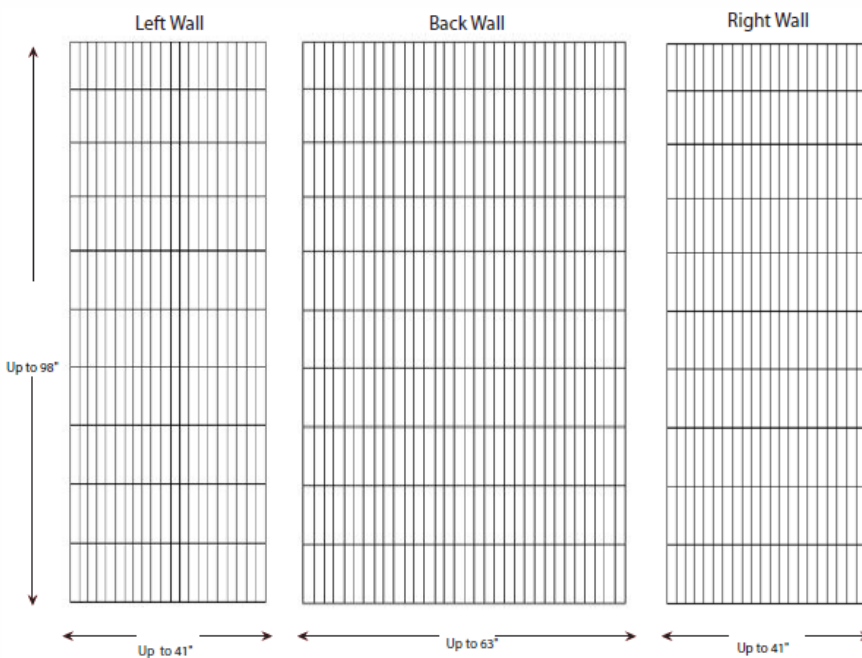

2 x 10 Stacked Pattern

Specifications

- Model: 2 x 10 Stacked Pattern
- Pattern: 2 x 10 Vertical Tile Pattern
- Finish: Glossy
- Panel Maximum Height: 98"
 - Side Panels - 41" - Left / Right
 - Back Panels - 63" max as one piece
- Thickness: 1/4"
- Material: Cultured Marble
- Solid One Piece Panels
- Permanently Sealed Surface
- Will Not Mold or Mildew
- Oversized - Cut to Fit at Jobsite
- Easy to Install -
 - Qualified Installer Recommended
- Easy to Maintain

Image
Coming
Soon

Additional Options Available

- Matte Finish
- Class A Fire Rated
- Trim Strips Available:
 - 96" X 2" X 3/4"
 - 120" X 2" X 3/4"
 - 96" X 2" X 1 1/4" Renovation
 - 120" X 2" X 1 1/4" Renovation
- Soap Dishes
- Shampoo Shelves
- Footrest
- Add'l Items Available
(See Accessory Page)