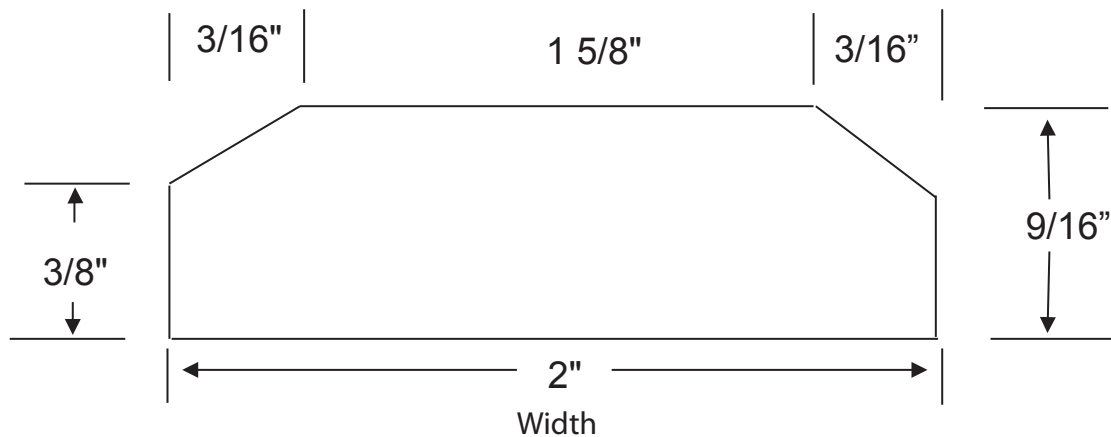

2" Beveled Threshold

Specifications

- Model: 2" Beveled
- Size: Up to 120" Long x 2" Wide
- Thickness: 3/8" to 9/16"
- Beveled Long Edges
- Matte Finish
- Material: Cultured Marble

Standard Features

- Permanently Sealed Surface
- Extremely Sanitary
- Water Proof and Leak Proof
- Bacteria Resistant
- Easy to Install
- Maintenance Free
- Made in the USA

(PLEASE ALLOW FOR 1/8" VARIANCE)

To review color options for this product please contact your Sales Representative or refer to our website at:

www.mplcompany.net/request-color