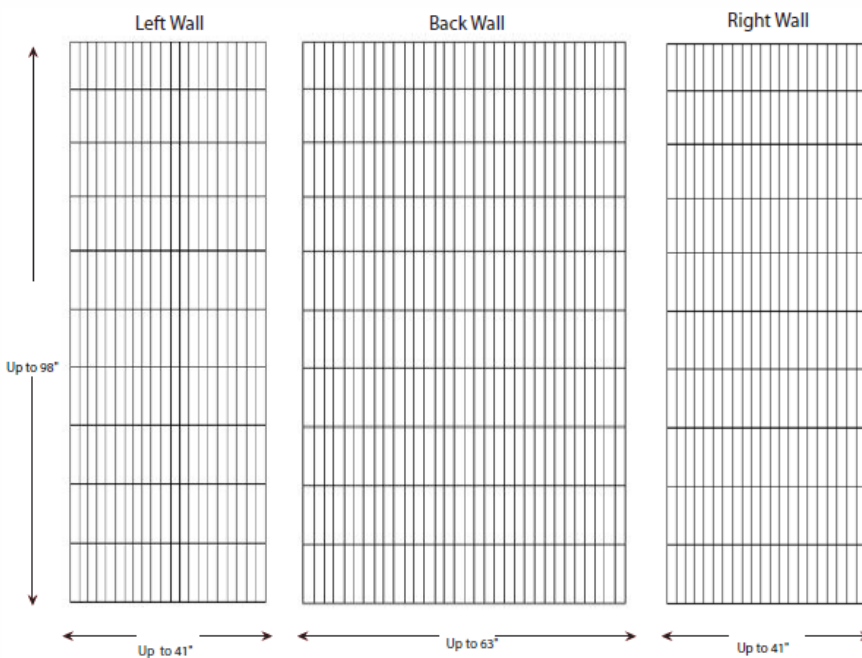

## 2 x 10 Stacked Pattern

### Specifications

- Model: 2 x 10 Stacked Pattern
- Pattern: 2 x 10 Vertical Tile Pattern
- Finish: Glossy
- Panel Maximum Height: 98"
  - Side Panels - 41" - Left / Right
  - Back Panels - 63" max as one piece
- Thickness: 1/4"
- Material: Cultured Marble
- Solid One Piece Panels
- Permanently Sealed Surface
- Will Not Mold or Mildew
- Oversized - Cut to Fit at Jobsite
- Easy to Install -
  - Qualified Installer Recommended
- Easy to Maintain

### Additional Options Available

- Matte Finish
- Class A Fire Rated
- Trim Strips Available:
  - 96" X 2" X 3/4"
  - 120" X 2" X 3/4"
  - 96" X 2" X 1 1/4" Renovation
  - 120" X 2" X 1 1/4" Renovation
- Soap Dishes
- Shampoo Shelves
- Footrest
- Add'l Items Available  
(See Accessory Page)