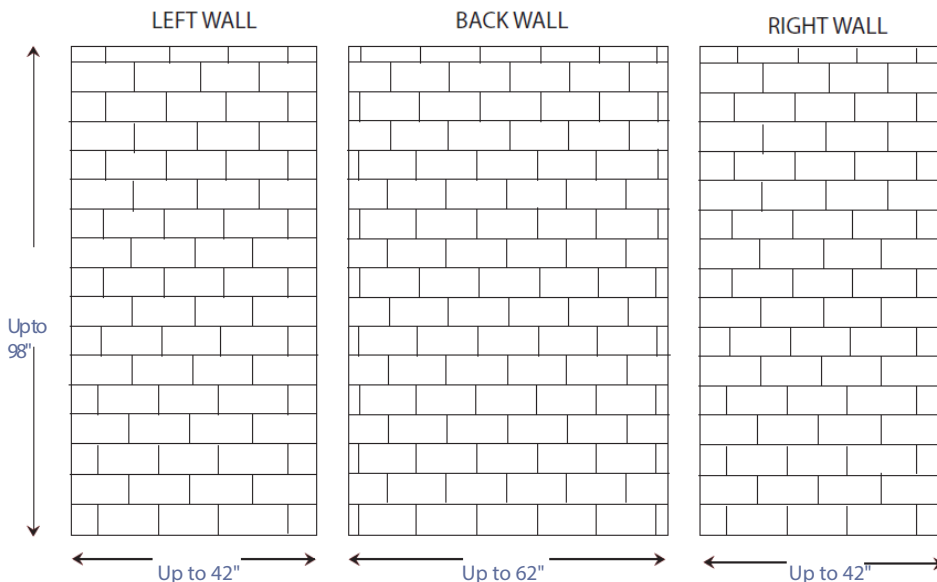

## 6" x 12" Staggered

### Specifications

- Model: 6" X 12" Staggered
- Pattern: Staggered Tile Effect Smooth
- Finish: Glossy
- Panel Maximum Height: 98"
- Panel Widths
  - Side Panels - 42" Max Width
  - Back Panels - 62" Max Width
- Thickness: 3/8"
- Material: Cultured Marble
- Solid One Piece Panels
- Permanently Sealed Surface
- Will Not Mold or Mildew
- Oversized - Cut to Fit at Jobsite
- Easy to Install -
  - Qualified Installer Recommended
- Easy to Maintain

### Additional Options Available

- Finish: Matte
- Material: Class A Fire Rated
- Trim Strips Available
  - 96" X 2" X 3/4"
  - 120" X 2" X 3/4"
  - 96" X 2" X 1 1/4" Renovation
  - 120" X 2" X 1 1/4" Renovation
- Soap Dishes
- Shampoo Shelves
- Footrest
- Add'l Items Available (See Accessory Page)