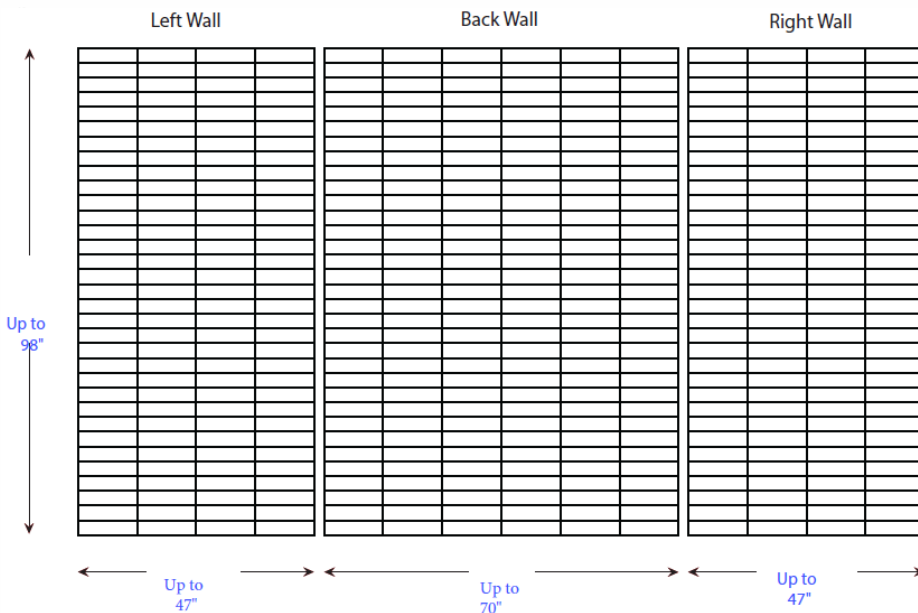

3 x 12 Stacked Pattern

Specifications

- Model: 3 x 12 Stacked Pattern
- Pattern: 3 x 12 Horizontal Tile Pattern
- Finish: Glossy
- Panel Maximum Height: 98"
 - Side Panels - 47" wide - Left / Right
 - Back Panels - 70" wide max as one piece
- Thickness: 1/4"
- Material: Cultured Marble
- Solid One Piece Panels
- Permanently Sealed Surface
- Will Not Mold or Mildew
- Oversized - Cut to Fit at Jobsite
- Easy to Install -
 - Qualified Installer Recommended
- Easy to Maintain

Additional Options Available

- Matte Finish
- Class A Fire Rated
- Trim Strips Available:
 - 96" X 2" X 3/4"
 - 120" X 2" X 3/4"
 - 96" X 2" X 1 1/4" Renovation
 - 120" X 2" X 1 1/4" Renovation
- Soap Dishes
- Shampoo Shelves
- Footrest
- Add'l Items Available
(See Accessory Page)