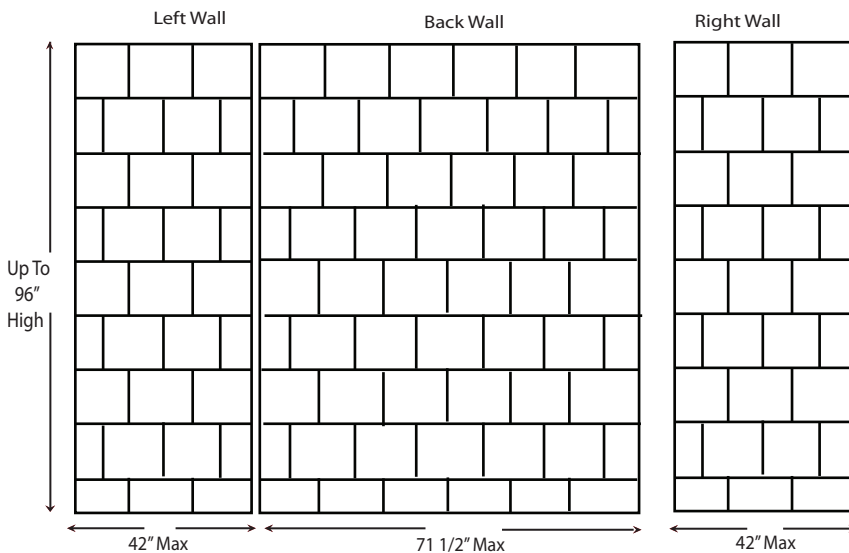

12" x 12" Tile

Specifications

- Model: 12" X 12"
- Pattern: Staggered Tile Effect / Smooth
- Finish: Glossy
- Panel Maximum Height: 96"
- Panel Widths
 - Side Panels - 42" Max Width
 - Back Panels - 71 1/2" Max Width
- Thickness: 3/8"
- Material: Cultured Marble
- Solid One Piece Panels
- Permanently Sealed Surface
- Will Not Mold or Mildew
- Oversized - Cut to Fit at Jobsite
- Easy to Install -
 - Qualified Installer Recommended
- Easy to Maintain

To review color options for this product please contact your Sales Representative or refer to our website at:

www.mplcompany.net/request-color

IMAGE
COMING
SOON

Additional Options Available

- Finish: Matte
- Material: Class A Fire Rated
- Trim Strips Available
 - 96" X 2" X 3/4"
 - 120" X 2" X 3/4"
 - 96" X 2" X 1 1/4" Renovation
 - 120" X 2" X 1 1/4" Renovation
- Soap Dishes
- Shampoo Shelves
- Footrest
- Add'l Items Available
(See Accessory Page)