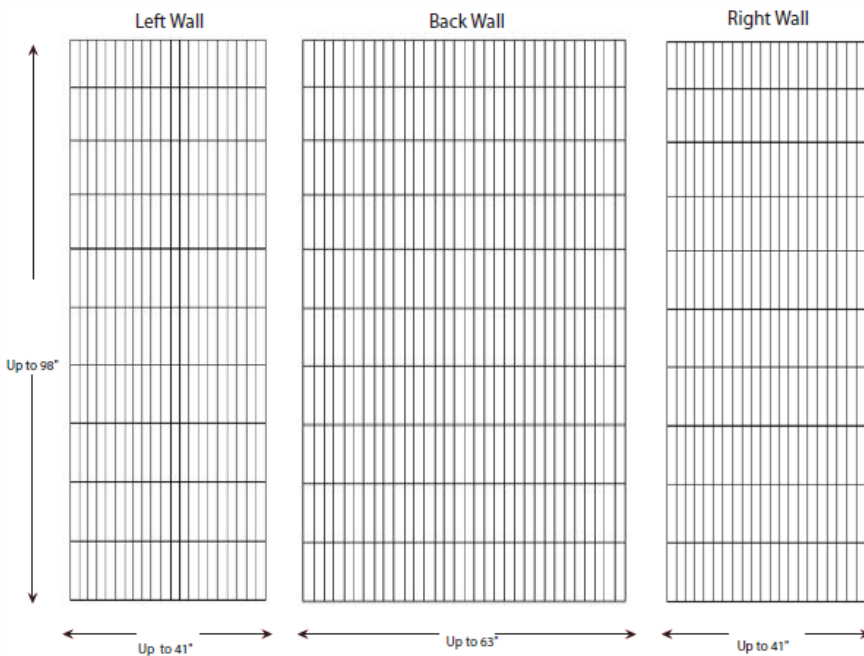

## 2 x 10 Stacked

### Specifications

- Model: 2 x 10 Stacked Pattern
- Pattern: 2 x 10 Vertical Tile Pattern
- Finish: Glossy
- Panel Maximum Height: 98"
  - Side Panels - 41" - Left / Right
  - Back Panels - 63" max as one piece
- Thickness: 1/4"
- Material: Cultured Marble
- Solid One Piece Panels
- Permanently Sealed Surface
- Will Not Mold or Mildew
- Oversized - Cut to Fit at Jobsite
- Easy to Install -
  - Qualified Installer Recommended
- Easy to Maintain

### Additional Options Available

- Matte Finish
- Class A Fire Rated
- Trim Strips Available:
  - 96" X 2" X 3/4"
  - 120" X 2" X 3/4"
  - 96" X 2" X 1 1/4" Renovation
  - 120" X 2" X 1 1/4" Renovation
- Soap Dishes
- Shampoo Shelves
- Footrest
- Add'l Items Available  
(See Accessory Page)