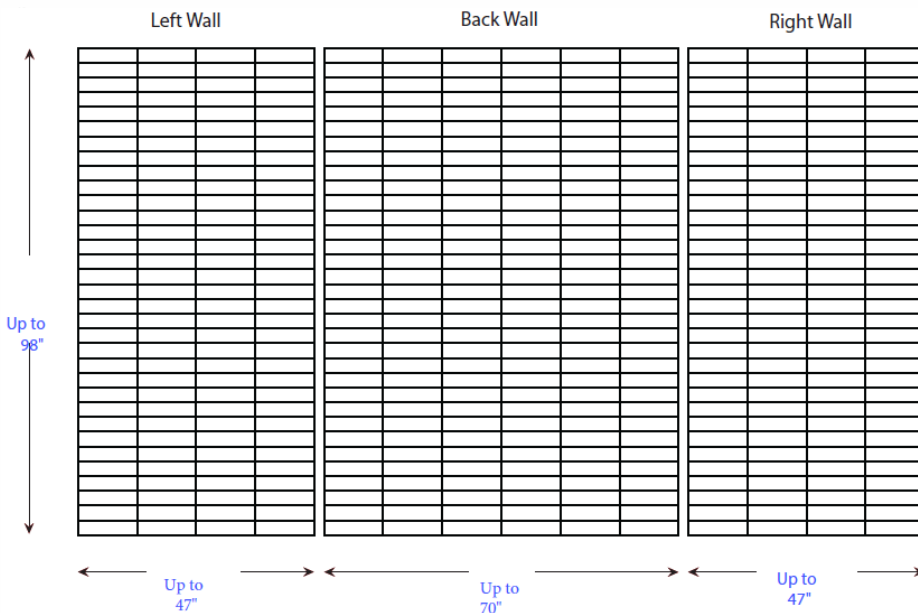

3 x 12 Stacked

Specifications

- Model: 3 x 12 Stacked Pattern
- Pattern: 3 x 12 Horizontal Tile Pattern
- Finish: Glossy
- Panel Maximum Height: 98"
 - Side Panels - 47" wide - Left / Right
 - Back Panels - 70" wide max as one piece
- Thickness: 1/4"
- Material: Cultured Marble
- Solid One Piece Panels
- Permanently Sealed Surface
- Will Not Mold or Mildew
- Oversized - Cut to Fit at Jobsite
- Easy to Install -
 - Qualified Installer Recommended
- Easy to Maintain

Additional Options Available

- Matte Finish
- Class A Fire Rated
- Trim Strips Available:
 - 96" X 2" X 3/4"
 - 120" X 2" X 3/4"
 - 96" X 2" X 1 1/4" Renovation
 - 120" X 2" X 1 1/4" Renovation
- Soap Dishes
- Shampoo Shelves
- Footrest
- Add'l Items Available
(See Accessory Page)