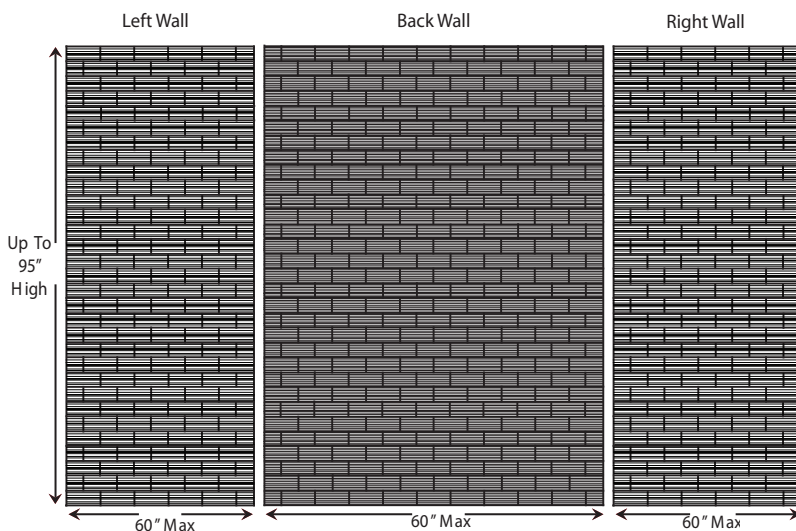

## 3" X 6" Textured

### Specifications

- Model: 3" X 6" Textured
- Pattern: Staggered Tile
- Finish: Textured Only
- Panel Maximum Height: 74", 86", 95"
- Panel Widths
  - Side Panels - 36" Max Width
  - Back Panels - 60" Max Width
- Thickness: 1/4"
- Material: Cultured Marble
- Solid One Piece Panels
- Permanently Sealed Surface
- Will Not Mold or Mildew
- Oversized - Cut to Fit at Jobsite
- East to Install -
  - Qualified Installer Recommended
- Easy to Maintain