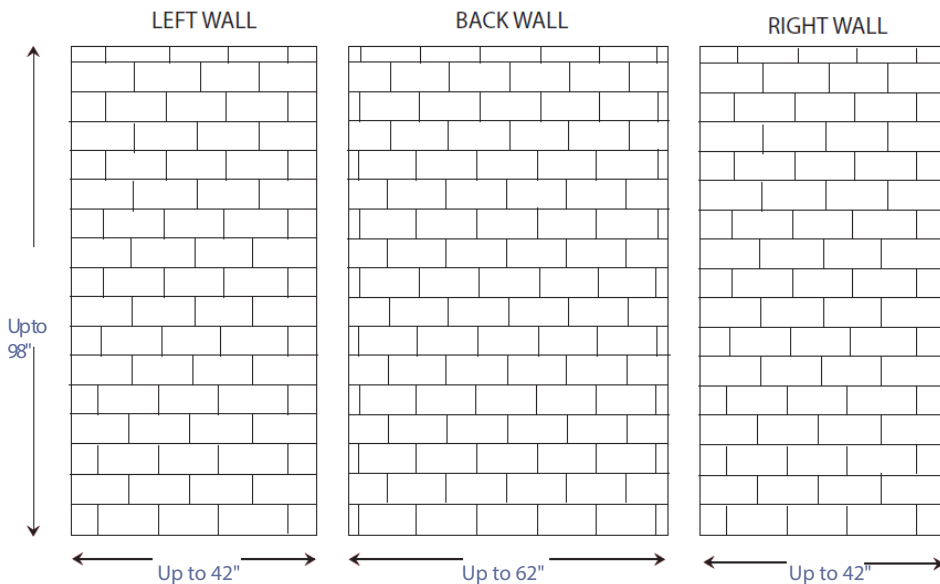

## 6" x 12" Staggered

### Specifications

- Model: 6" X 12" Staggered
- Pattern: Staggered Tile Effect Smooth
- Finish: Glossy
- Panel Maximum Height: 98"
- Panel Widths
  - Side Panels - 42" Max Width
  - Back Panels - 62" Max Width
- Thickness: 3/8"
- Material: Cultured Marble
- Solid One Piece Panels
- Permanently Sealed Surface
- Will Not Mold or Mildew
- Oversized - Cut to Fit at Jobsite
- Easy to Install -
  - Qualified Installer Recommended
- Easy to Maintain

### Additional Options Available

- Finish: Matte
- Material: Class A Fire Rated
- Trim Strips Available
  - 96" X 2" X 3/4"
  - 120" X 2" X 3/4"
  - 96" X 2" X 1 1/4" Renovation
  - 120" X 2" X 1 1/4" Renovation
- Soap Dishes
- Shampoo Shelves
- Footrest
- Add'l Items Available (See Accessory Page)