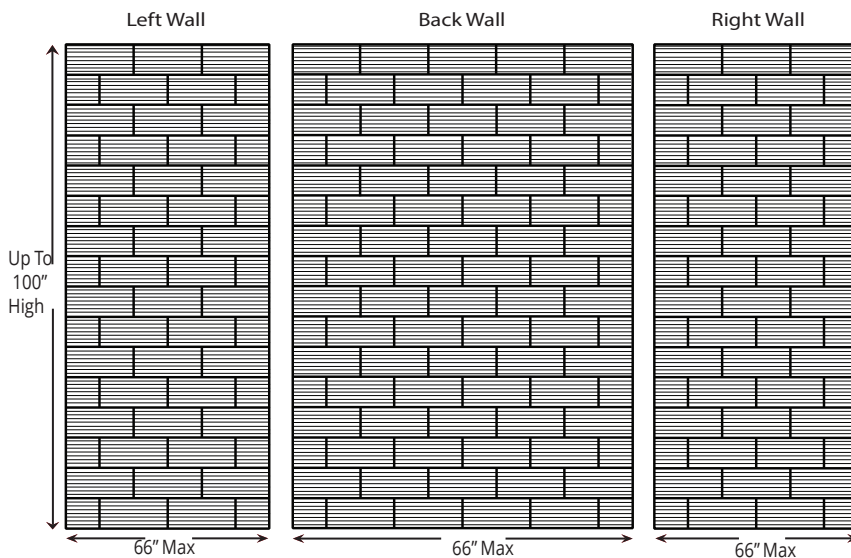

6" X 12" Textured

Specifications

- Model: 6" X 12" Textured
- Pattern: Staggered Tile
- Finish: Textured Only
- Panel Maximum Height: 100"
- Panel Widths
 - Side Panels - 66" Max Width
 - Back Panels - 66" Max Width
- Thickness: 1/4"
- Material: Cultured Marble
- Solid One Piece Panels
- Permanently Sealed Surface
- Will Not Mold or Mildew
- Oversized - Cut to Fit at Jobsite
- Easy to Install -
 - Qualified Installer Recommended
- Easy to Maintain

Additional Options Available

- Finish: Matte Only
- Material: Class A Fire Rated
- Trim Strips Available
 - 96" X 2" X 3/4"
 - 120" X 2" X 3/4"
 - 96" X 2" X 1 1/4" Renovation
 - 120" X 2" X 1 1/4" Renovation
- Soap Dishes
- Shampoo Shelves
- Footrest
- Add'l Items Available
(See Accessory Page)