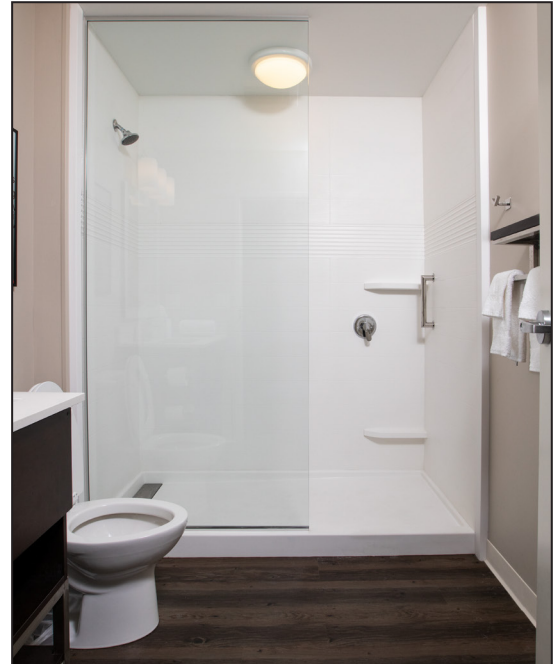

## 6" X 24" Stacked w/Linear Listello

### Specifications

- Model: 6" x 24" Stacked w/Linear Listello
- Pattern: Textured Stacked Block Pattern w/Integral 8" Linear Listello
- Finish: Textured Only
- Panel Maximum Height: 98" Panel Widths  
Side Panels - 36" Left / Right Designated  
Back Panels- 72" Split Back Panel  
Back Panels - 62" Max as 1 Piece
- Thickness: 1/4"
- Material: Cultured Marble
- Solid One Piece Panels
- Permanently Sealed Surface
- Will Not Mold or Mildew
- Oversized - Cut to Fit at Jobsite
- Easy to Install -  
Qualified Installer Recommended
- Easy to Maintain

### Additional Options Available

- Finish: Matte Only
- Material: Class A Fire Rated
- Trim Strips Available  
96" X 2" X 3/4"  
120" X 2" X 3/4"  
96" X 2" X 1 1/4" Renovation  
120" X 2" X 1 1/4" Renovation
- Soap Dishes
- Shampoo Shelves
- Footrest
- Add'l Items Available  
(See Accessory Page)