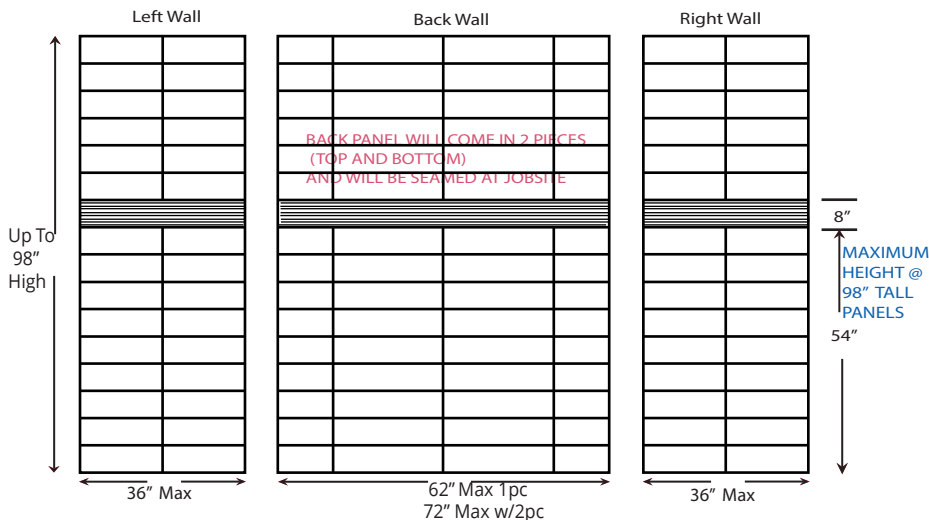

## 6" X 24" Stacked w/Linear Listello

### Specifications

- Model: 6" x 24" Stacked w/Linear Listello
- Pattern: Textured Stacked Block Pattern w/Integral 8" Linear Listello
- Finish: Textured Only
- Panel Maximum Height: 98" Panel Widths  
Side Panels - 36" Left / Right Designated  
Back Panels- 72" Split Back Panel  
Back Panels - 62" Max as 1 Piece
- Thickness: 1/4"
- Material: Cultured Marble
- Solid One Piece Panels
- Permanently Sealed Surface
- Will Not Mold or Mildew
- Oversized - Cut to Fit at Jobsite
- Easy to Install -  
Qualified Installer Recommended
- Easy to Maintain

### Additional Options Available

- Finish: Matte Only
- Material: Class A Fire Rated
- Trim Strips Available  
96" X 2" X 3/4"  
120" X 2" X 3/4"  
96" X 2" X 1 1/4" Renovation  
120" X 2" X 1 1/4" Renovation
- Soap Dishes
- Shampoo Shelves
- Footrest
- Add'l Items Available  
(See Accessory Page)