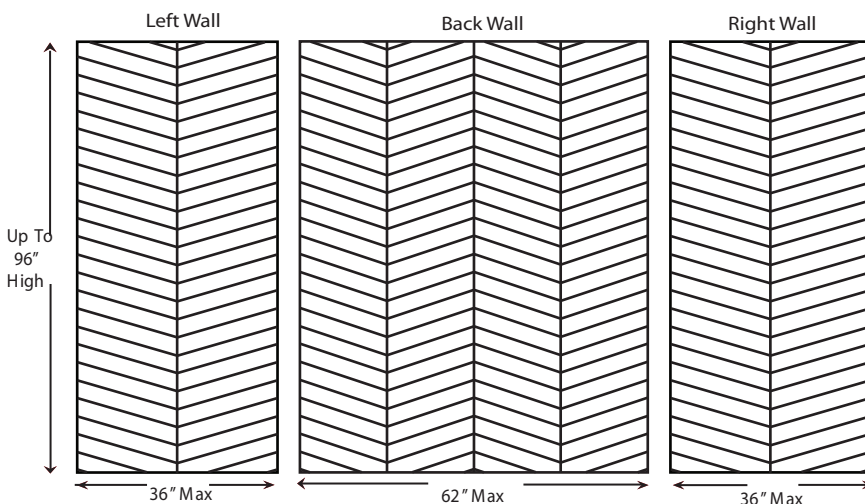

Chevron Flat

Specifications

- Model: Chevron Flat
- Pattern: Interlocking Chevron
- Finish: Matte Only
- Panel Maximum Height: 96"
- Panel Widths
 - Side Panels - 32" or 36" Max Width
 - Back Panels - 62" Max Width
- Thickness: 1/4"
- Material: Cultured Marble
- Solid One Piece Panels
- Permanently Sealed Surface
- Will Not Mold or Mildew
- Oversized - Cut to Fit at Jobsite
- Easy to Install -
 - Qualified Installer Recommended
- Easy to Maintain

NOTE: GROUT LINES IN THE CORNERS WILL NOT LINE UP. THE OFF-SET OF THE GROUT LINES WILL HAVE TO BE EXAGGERATED TO ACHIEVE THE DESIRED EFFECT.

Additional Options Available

- Finish: Matte Only
- Material: Class A Fire Rated
- Trim Strips Available
 - 96" X 2" X 3/4"
 - 120" X 2" X 3/4"
 - 96" X 2" X 1 1/4" Renovation
 - 120" X 2" X 1 1/4" Renovation
- Soap Dishes
- Shampoo Shelves
- Footrest
- Add'l Items Available
(See Accessory Page)