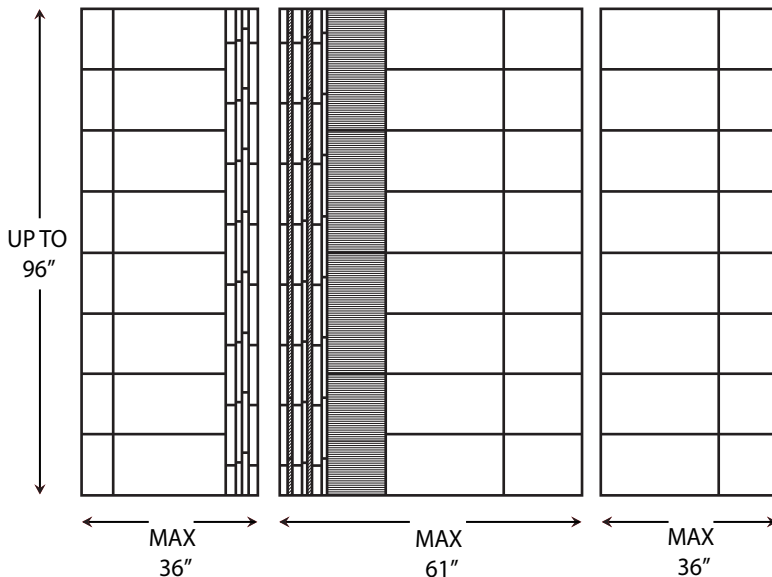

METRO

Specifications

- Model: Metro Pattern
- Pattern: Smooth Stacked Block Pattern w/ vertical listello
- Finish: Glossy & Matte Textured
- Panel Maximum Height: 96"
 - Side Panels - 36" - Left / Right Designated
 - Back Panels - 62" Max as 1 Piece
- Thickness: 1/4"
- Material: Cultured Marble
- Solid One Piece Panels
- Permanently Sealed Surface
- Will Not Mold or Mildew
- Oversized - Cut to Fit at Jobsite
- Easy to Install -
 - Qualified Installer Recommended
- Easy to Maintain

Additional Options Available

- Material: Class A Fire Rated
- Trim Strips Available
 - 96" X 2" X 3/4"
 - 120" X 2" X 3/4"
 - 96" X 2" X 1 1/4" Renovation
 - 120" X 2" X 1 1/4" Renovation
- Soap Dishes
- Shampoo Shelves
- Footrest
- Add'l Items Available
(See Accessory Page)