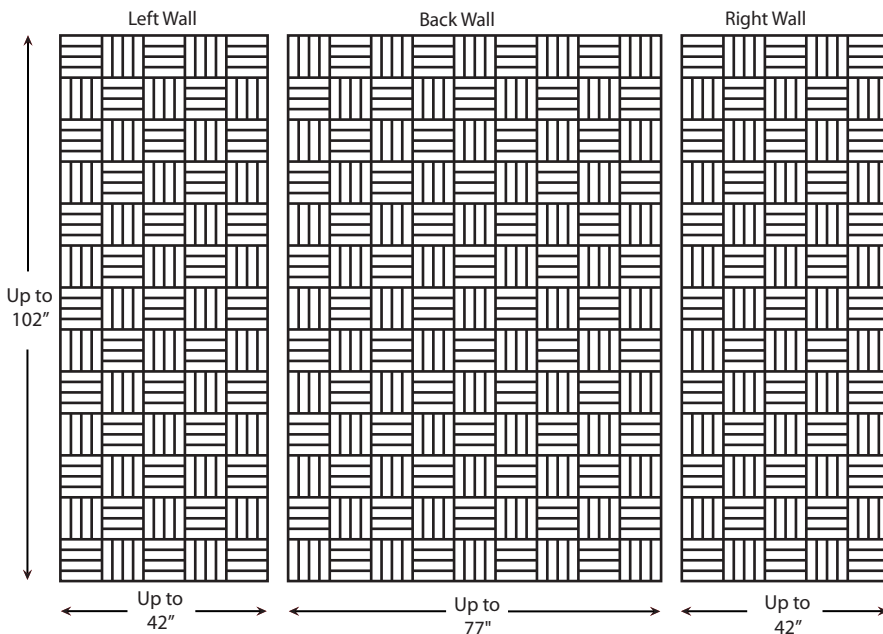

STITCH

Specifications

- Model: Stitch Pattern
- Pattern: Vertical/Horizontal Smooth Tile Pattern
- Finish: Glossy
- Panel Maximum Height: 102"
 - Side Panels - 42" - Left / Right Designated
 - Back Panels - 77" max as one piece
- Thickness: 1/4"
- Material: Cultured Marble
- Solid One Piece Panels
- Permanently Sealed Surface
- Will Not Mold or Mildew
- Oversized - Cut to Fit at Jobsite
- Easy to Install -
 - Qualified Installer Recommended
- Easy to Maintain

Additional Options Available

- Material: Class A Fire Rated
- Trim Strips Available
 - 96" X 2" X 3/4"
 - 120" X 2" X 3/4"
 - 96" X 2" X 1 1/4" Renovation
 - 120" X 2" X 1 1/4" Renovation
- Soap Dishes
- Shampoo Shelves
- Footrest
- Add'l Items Available
(See Accessory Page)