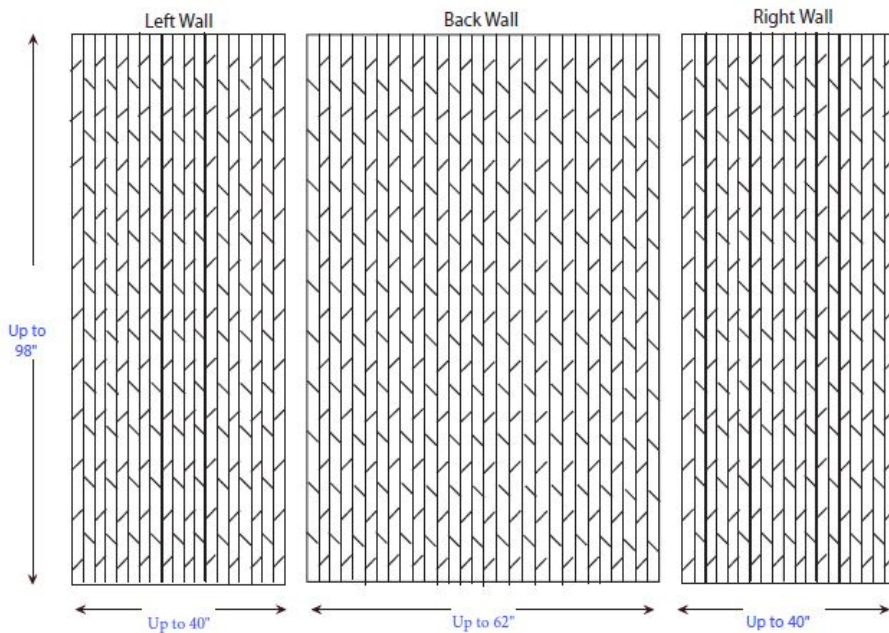

Straw Pattern

Specifications

- Model: Straw Pattern
- Pattern: Alternating Trapezoid Pattern
- Finish: Glossy
- Panel Maximum Height: 98"
 - Side Panels - 40" - Left / Right
 - Back Panels - 62" max as one piece
- Thickness: 1/4"
- Material: Cultured Marble
- Solid One Piece Panels
- Permanently Sealed Surface
- Will Not Mold or Mildew
- Oversized - Cut to Fit at Jobsite
- Easy to Install -
 - Qualified Installer Recommended
- Easy to Maintain

Image
Coming
Soon

Additional Options Available

- Matte Finish
- Class A Fire Rated
- Trim Strips Available:
 - 96" X 2" X 3/4"
 - 120" X 2" X 3/4"
 - 96" X 2" X 1 1/4" Renovation
 - 120" X 2" X 1 1/4" Renovation
- Soap Dishes
- Shampoo Shelves
- Footrest
- Add'l Items Available
(See Accessory Page)