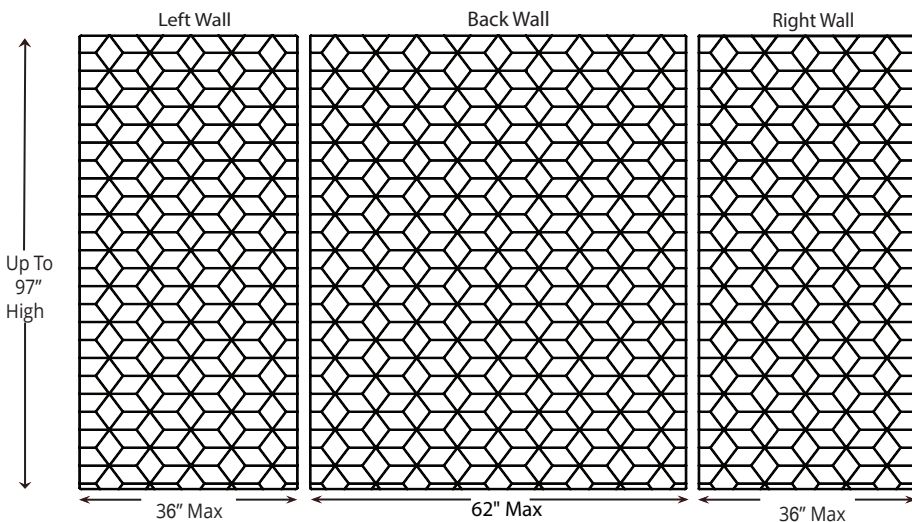

Stars

Specifications

- Model: Stars
- Pattern: Repetitive Stars / Smooth
- Finish: Glossy
- Panel Maximum Height: 97"
- Panel Widths
 - Side Panels - 36" Max Width
 - Back Panels - 62" Max Width
- Thickness: 3/8"
- Material: Cultured Marble
- Solid One Piece Panels
- Permanently Sealed Surface
- Will Not Mold or Mildew
- Oversized - Cut to Fit at Jobsite
- Easy to Install -
 - Qualified Installer Recommended
- Easy to Maintain

Additional Options Available

- Finish: Matte Only
- Material: Class A Fire Rated
- Trim Strips Available
 - 96" X 2" X 3/4"
 - 120" X 2" X 3/4"
 - 96" X 2" X 1 1/4" Renovation
 - 120" X 2" X 1 1/4" Renovation
- Soap Dishes
- Shampoo Shelves
- Footrest
- Add'l Items Available
(See Accessory Page)