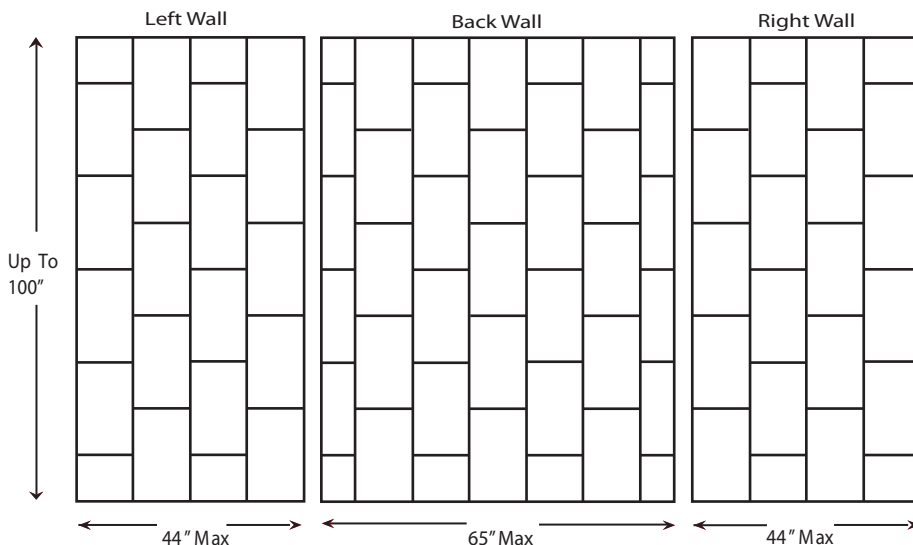

10" x 20" Vertical

Specifications

- Model: 10" x 20" Vertical
- Pattern: Smooth Stacked Block in a Staggered Vertical Pattern
- Finish: Glossy
- Panel Height: Up to 100"
- Panel Widths
 - Side Panels - Up to 44" width
 - Back Panels - Up to 65" width
- Thickness: 1/4"
- Material: Cultured Marble
- Solid One Piece Panels
- Permanently Sealed Surface
- Will Not Mold or Mildew
- Oversized - Cut to Fit at Jobsite
- Easy to Install
- Qualified Installer Recommended
- Easy to Maintain

To review color options for this product please contact your Sales Representative or refer to our website at:

www.mplcompany.net/request-color

Image
Coming
Soon

Additional Options Available

- Finish: Matte
- Material: Class A Fire Rated
- Trim Strips Available
 - 96" X 2" X 3/4"
 - 120" X 2" X 3/4"
 - 96" X 2" X 1 1/4" Renovation
 - 120" X 2" X 1 1/4" Renovation
- Soap Dishes
- Shampoo Shelves
- Footrest
- Add'l Items Available (See Accessory Page)