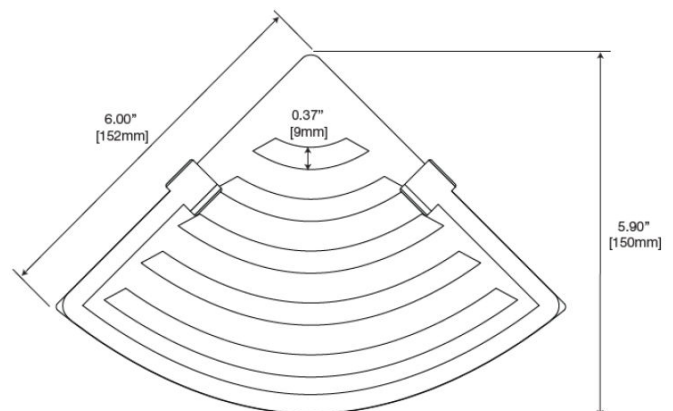

8" Corner Soap Basket

Specifications / Standard Features

- Model: 8" Curved
- Type: Stainless Steel
- Finish: Polished
- Size: 8.38" x 6"
- Height: 2.7"
- Mounting Hardware Included
- Corner Mount
- Made for Tubs/Showers and ADA Rooms

Note: Drill Locations may vary so check each soap dish before drilling. Add a daub of 100% silicone into screw holes. Includes Mounting hardware

FRONT

TOP

 s/s Screw for Blocking x2

 Plastic Anchor x2 for solid walls