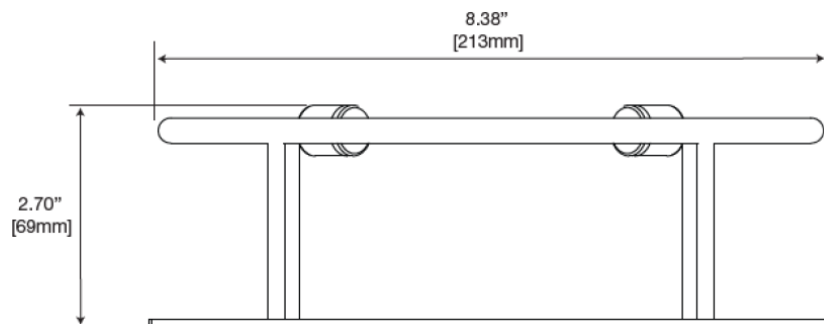

8" Corner Soap Basket

Specifications / Standard Features

- Model: 8" Curved
- Type: Stainless Steel
- Finish: Polished
- Size: 8.38" x 6"
- Height: 2.7"
- Mounting Hardware Included
- Corner Mount
- Made for Tubs/Showers and ADA Rooms

Note: Drill Locations may vary so check each soap dish before drilling. Add a daub of 100% silicone into screw holes. Includes Mounting hardware

FRONT

TOP

 s/s Screw for Blocking x2

 Plastic Anchor x2 for solid walls