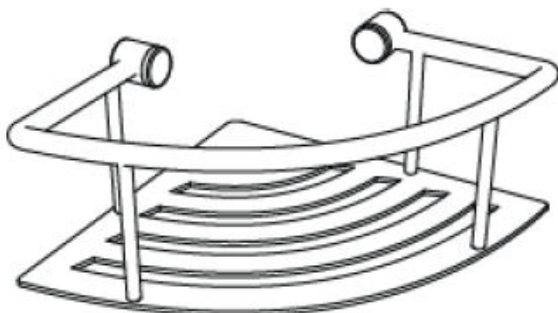

8" Corner Soap Basket

Specifications / Standard Features

- Model: 8" Curved
- Type: Stainless Steel
- Finish: Polished
- Size: 8.38" x 6"
- Height: 2.7"
- Mounting Hardware Included
- Corner Mount
- Made for Tubs/Showers and ADA Rooms

Note: Drill Locations may vary so check each soap dish before drilling. Add a daub of 100% silicone into screw holes. Includes Mounting hardware

FRONT

TOP

 s/s Screw for Blocking x2

 Plastic Anchor x2 for solid walls