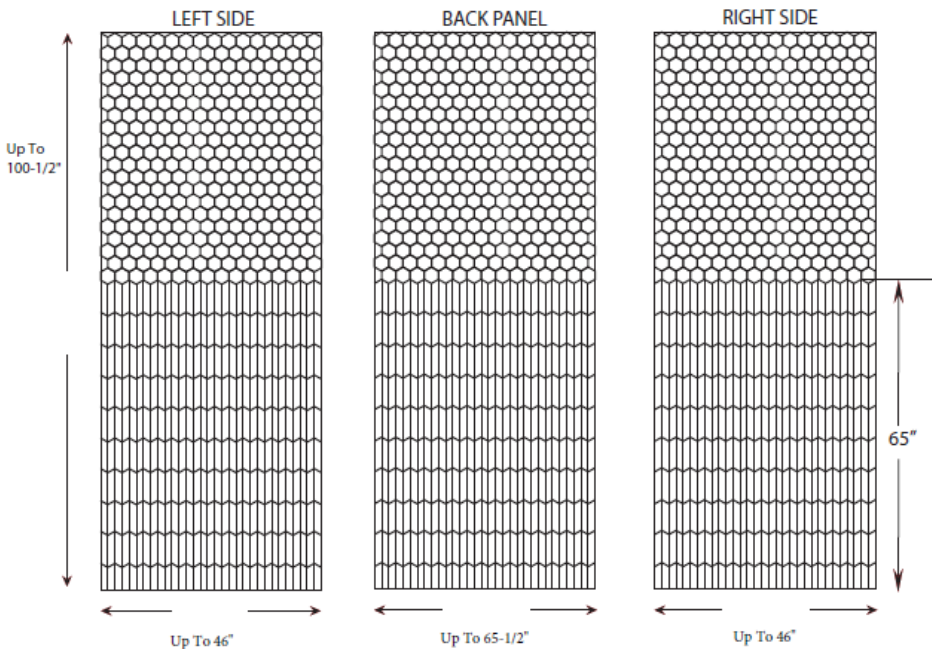

## Caption Pattern

### Specifications

- Model: Caption Pattern
- Pattern: Hexagon Above Vertical Trapezoid
- Finish: Glossy
- Panel Maximum Height: 100-1/2"  
Side Panels - 46" - Left / Right  
Back Panels - 65-1/2" max as one piece
- Thickness: 1/4"
- Material: Cultured Marble
- Solid One Piece Panels
- Permanently Sealed Surface
- Will Not Mold or Mildew
- Oversized - Cut to Fit at Jobsite
- Easy to Install -  
Qualified Installer Recommended
- Easy to Maintain

### Additional Options Available

- Matte Finish
- Class A Fire Rated
- Trim Strips Available:
  - 96" X 2" X 3/4"
  - 120" X 2" X 3/4"
  - 96" X 2" X 1 1/4" Renovation
  - 120" X 2" X 1 1/4" Renovation
- Soap Dishes
- Shampoo Shelves
- Footrest
- Add'l Items Available  
(See Accessory Page)