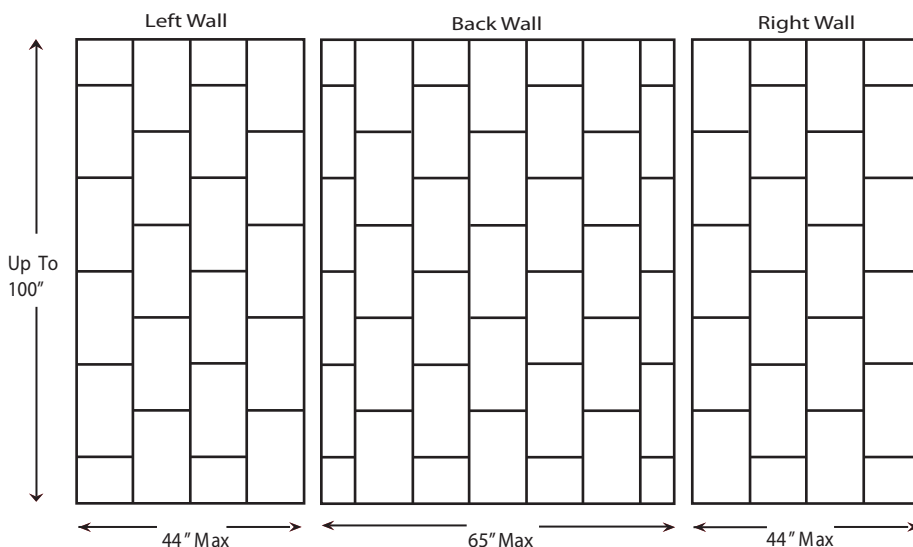

10" x 20" Vertical

Specifications

- Model: 10" x 20" Vertical
- Pattern: Smooth Stacked Block in a Staggered Vertical Pattern
- Finish: Glossy
- Panel Height: Up to 100"
- Panel Widths
 - Side Panels - Up to 44" width
 - Back Panels - Up to 65" width
- Thickness: 1/4"
- Material: Cultured Marble
- Solid One Piece Panels
- Permanently Sealed Surface
- Will Not Mold or Mildew
- Oversized - Cut to Fit at Jobsite
- Easy to Install
- Qualified Installer Recommended
- Easy to Maintain

To review color options for this product please contact your Sales Representative or refer to our website at:

www.mplcompany.net/request-color

Image
Coming
Soon

Additional Options Available

- Finish: Matte
- Material: Class A Fire Rated
- Trim Strips Available
 - 96" X 2" X 3/4"
 - 120" X 2" X 3/4"
 - 96" X 2" X 1 1/4" Renovation
 - 120" X 2" X 1 1/4" Renovation
- Soap Dishes
- Shampoo Shelves
- Footrest
- Add'l Items Available (See Accessory Page)