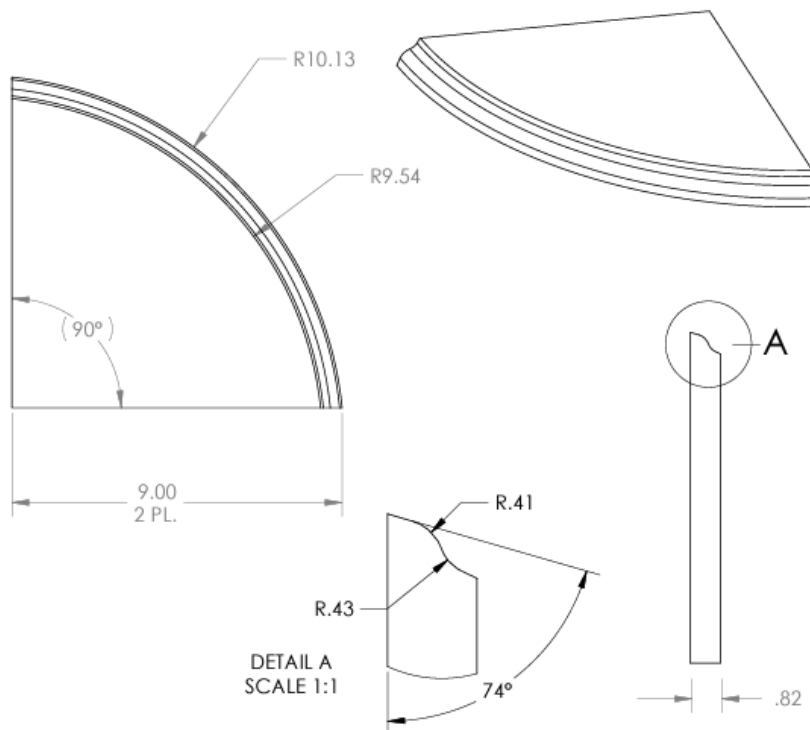

9" x 9" Corner Shelf

Specifications

- Model: 9 x 9 Corner Shelf
- Size: 9" x 9"
- Height: 3/4"
- Mounts to: Corner of wall
- Radius Front Edge
- Glossy or Matte finish
- Material: Cultured Marble
- Weight: 2.5 lbs.
- Made for Tubs/Showers and ADA Rooms

Standard Features

- Wall Mount
- Permanently Sealed Surface
- Extremely Sanitary
- Water Proof and Leak Proof
- Bacteria Resistant
- Easy to Install
- Maintenance Free
- Made in the USA

To review color options for this product please contact your Sales Representative or refer to our website at:

www.mplcompany.net/request-color