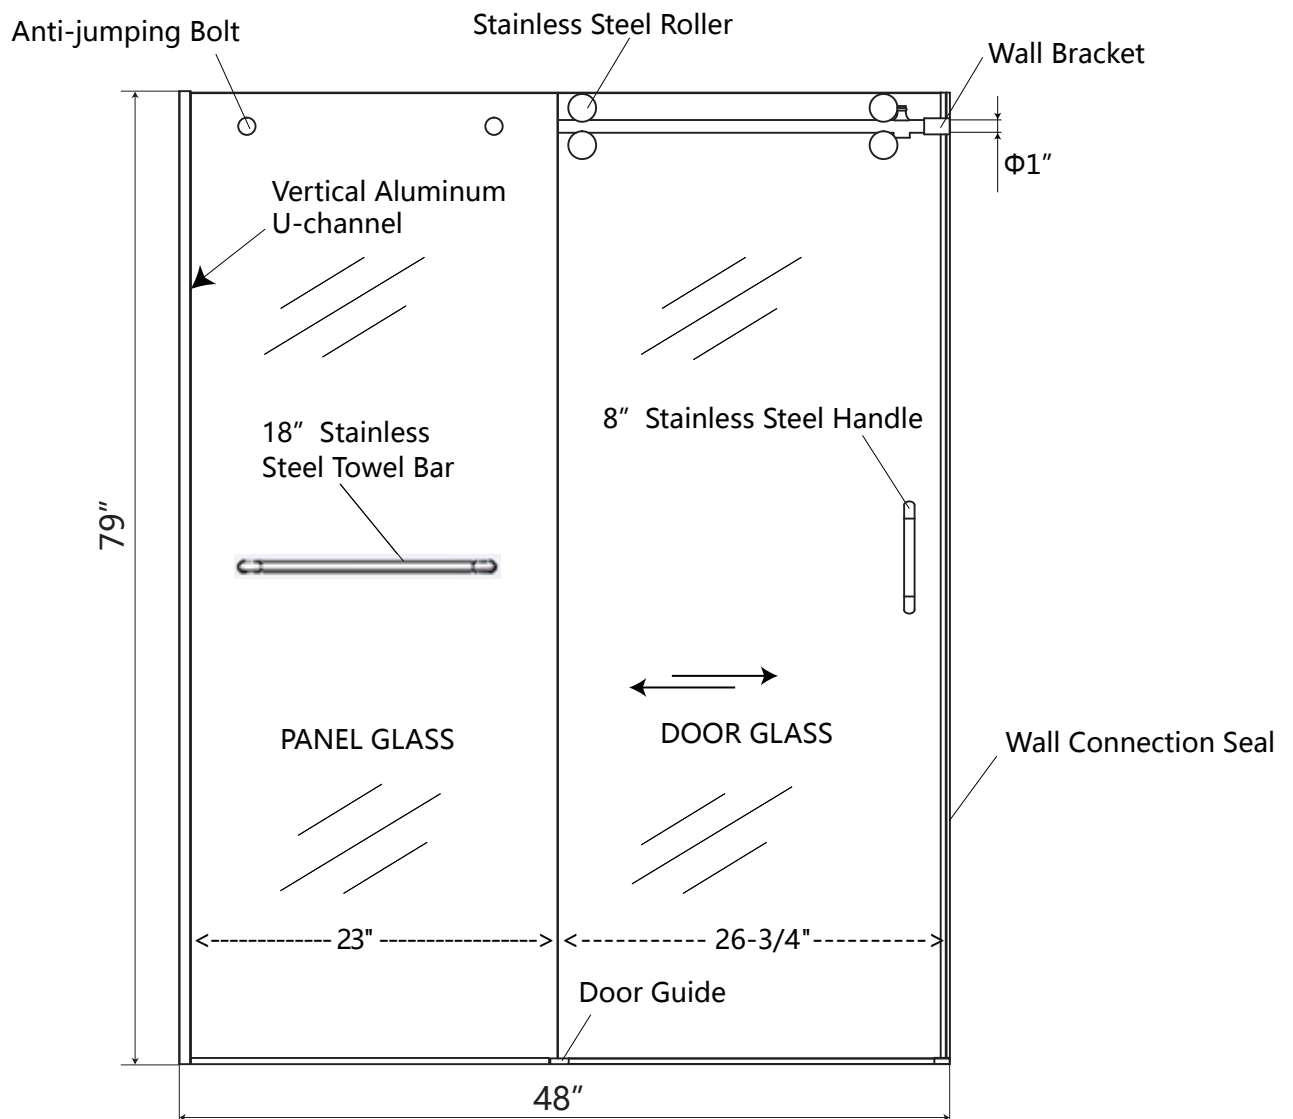

48" x 79" Reversible Single Sliding Shower Door with Vertical Aluminum U-Channel for use with 48" Wide Pan

Details

Dimensions:	48" width x 79" height
Glass Thickness:	10mm (3/8")
Finish:	Polished Chrome
Upcharge options:	Brushed Nickel/Black Polished or Matte

Standard Features

Name:	HX420
Door Style:	Frameless Series
Door Type:	Single Slide Frameless Door
Glass Finish:	Clear Tempered(SGCC certified 6121 3/8 AU)
Nano Coating:	Yes, double-side Nano glass treatment
Reversible:	Yes
Handle:	Stainless Steel Door Handles
	Handles can be replaced(Optional)

Specification Drawing

48" x 79" Reversible Single Sliding Shower Door without Vertical Aluminum U-Channel for use with 48" Wide Pan

Stainless Steel Rollers and Tubal Rail

Anti-jumping Bolt and Wall Bracket
Without Chrome finished U channel

8" Stainless Steel Handle

Door Guide and Waterproof Bar

18" Stainless Steel Towel Bar
(The handle and towel bar can be optional and the sizes can be customized)