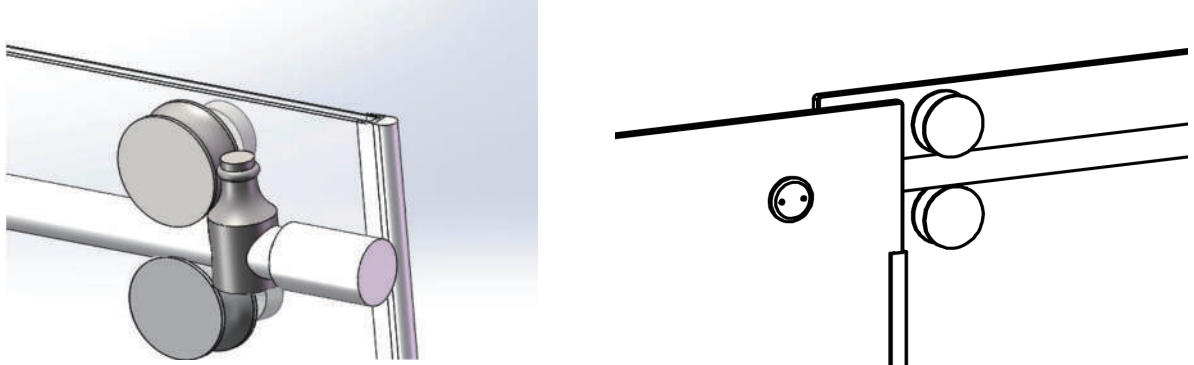

48" x 79" Reversible Single Sliding Shower Door with Vertical Aluminum U-Channel for use with 48" Wide Pan

Details

Dimensions:	48" width x 79" height
Glass Thickness:	10mm (3/8")
Finish:	Polished Chrome
Upcharge options:	Brushed Nickel/Black Polished or Matte

Standard Features

Name:	HX420
Door Style:	Frameless Series
Door Type:	Single Slide Frameless Door
Glass Finish:	Clear Tempered(SGCC certified 6121 3/8 AU)
Nano Coating:	Yes, double-side Nano glass treatment
Reversible:	Yes
Handle:	Stainless Steel Door Handles
	Handles can be replaced(Optional)

Specification Drawing

48" x 79" Reversible Single Sliding Shower Door without Vertical Aluminum U-Channel for use with 48" Wide Pan

Stainless Steel Rollers and Tubal Rail

Anti-jumping Bolt and Wall Bracket
Without Chrome finished U channel

8" Stainless Steel Handle

Door Guide and Waterproof Bar

18" Stainless Steel Towel Bar
(The handle and towel bar can be optional and the sizes can be customized)