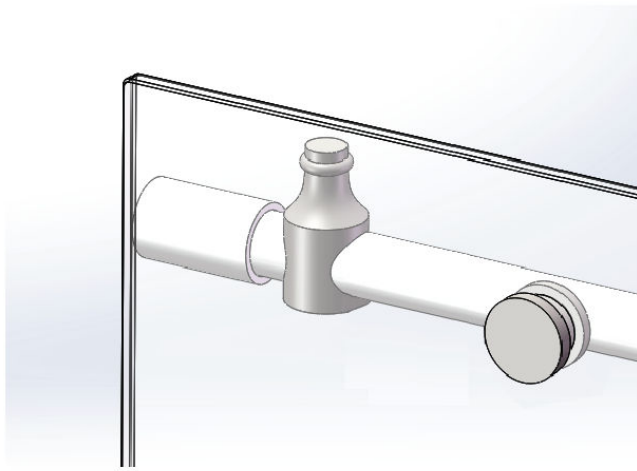

48" x 79" Reversible Single Sliding Shower Door with Vertical Aluminum U-Channel for use with 48" Wide Pan

Details

Dimensions:	48" width x 79" height
Glass Thickness:	10mm (3/8")
Finish:	Polished Chrome
Upcharge options:	Brushed Nickel/Black Polished or Matte

Standard Features

Name:	HX420
Door Style:	Frameless Series
Door Type:	Single Slide Frameless Door
Glass Finish:	Clear Tempered(SGCC certified 6121 3/8 AU)
Nano Coating:	Yes, double-side Nano glass treatment
Reversible:	Yes
Handle:	Stainless Steel Door Handles
	Handles can be replaced(Optional)

Specification Drawing

48" x 79" Reversible Single Sliding Shower Door without Vertical Aluminum U-Channel for use with 48" Wide Pan

Stainless Steel Rollers and Tubal Rail

Anti-jumping Bolt and Wall Bracket
Without Chrome finished U channel

8" Stainless Steel Handle

Door Guide and Waterproof Bar

18" Stainless Steel Towel Bar
(The handle and towel bar can be optional and the sizes can be customized)