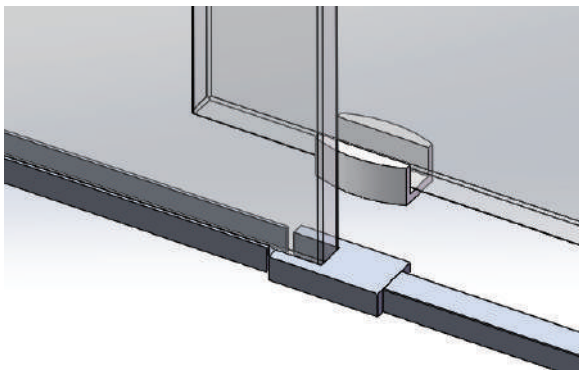

48" x 79" Reversible Single Sliding Shower Door with Vertical Aluminum U-Channel for use with 48" Wide Pan

Details

Dimensions:	48" width x 79" height
Glass Thickness:	10mm (3/8")
Finish:	Polished Chrome
Upcharge options:	Brushed Nickel/Black Polished or Matte

Specification Drawing

48" x 79" Reversible Single Sliding Shower Door without Vertical Aluminum U-Channel for use with 48" Wide Pan

Stainless Steel Rollers and Tubal Rail

Anti-jumping Bolt and Wall Bracket
Without Chrome finished U channel

8" Stainless Steel Handle

Door Guide and Waterproof Bar

18" Stainless Steel Towel Bar
(The handle and towel bar can be optional and the sizes can be customized)