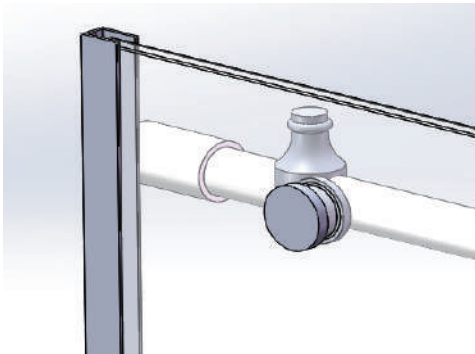

60" x 79" Straight Reversible Single Sliding Shower Door with Vertical Aluminum U-Channel For use with 60" Wide Pans

Details

Dimensions:	60" width x 79" height
Glass Thickness:	10mm (3/8")
Finish:	Polished Chrome
Upcharge options:	Brushed Nickel/Black Polished or Matte

Specification Drawing

60" x 79" Straight Reversible Single Sliding Shower Door with Vertical Aluminum U-Channel For use with 60" Wide Pans

Stainless Steel Rollers and Tubal Rail

Aluminum U-channel, stainless steel anti-jumping bolt and wall bracket

8" Stainless Steel Handle

Door Guide and Waterproof Bar

24" Stainless Steel Towel Bar
(The handle and towel bar can be optional and the sizes can be customized)