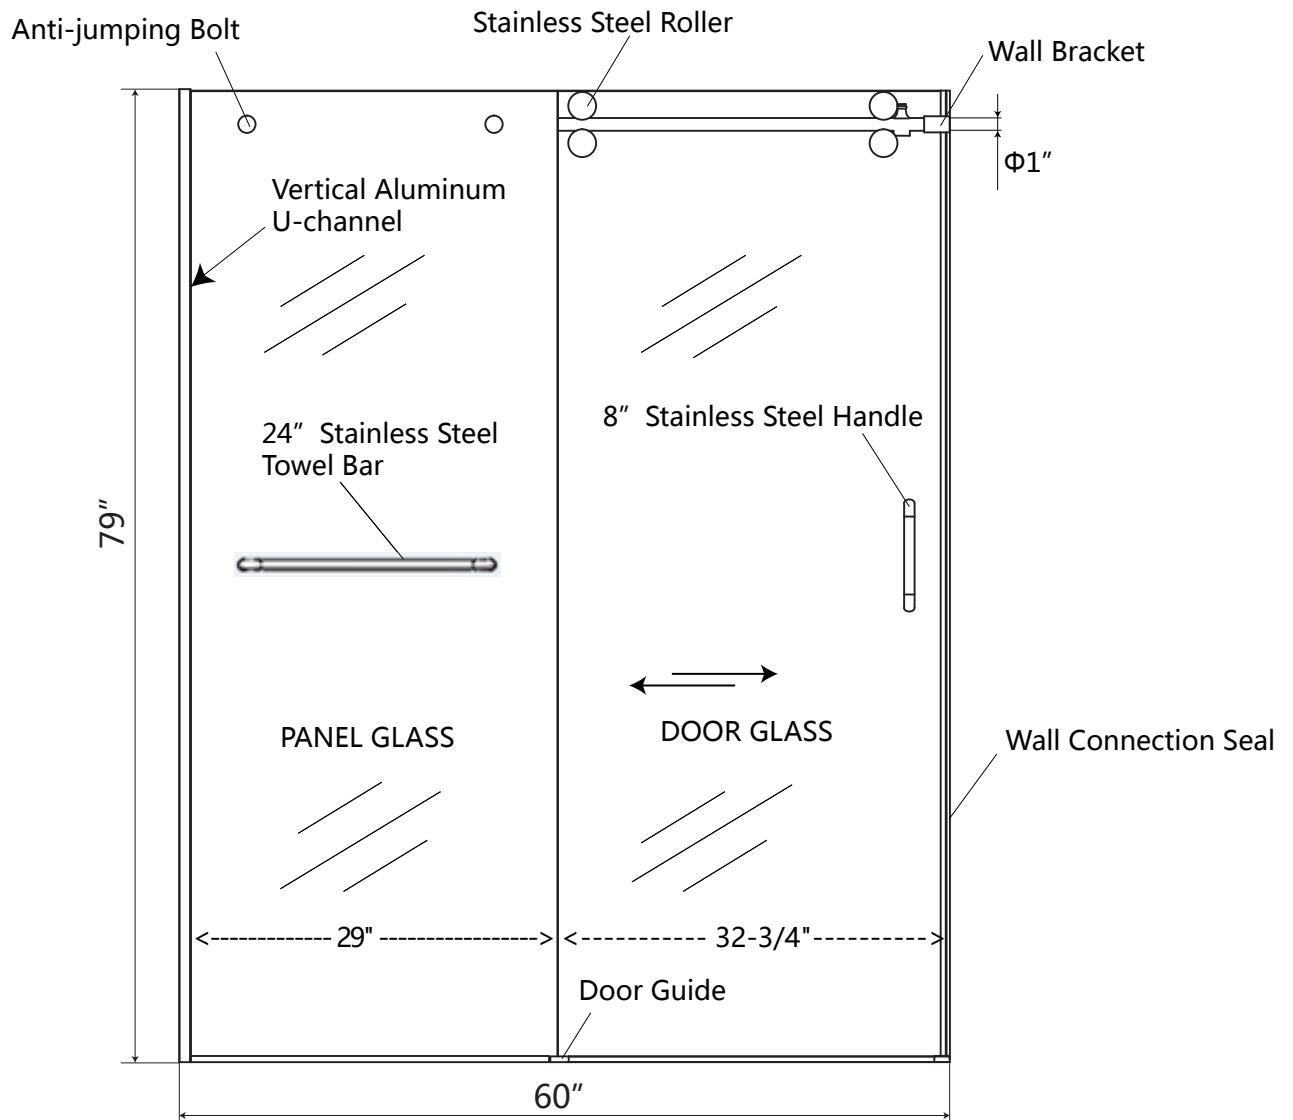

60" x 79" Straight Reversible Single Sliding Shower Door with Vertical Aluminum U-Channel For use with 60" Wide Pans

Details

Dimensions:	60" width x 79" height
Glass Thickness:	10mm (3/8")
Finish:	Polished Chrome
Upcharge options:	Brushed Nickel/Black Polished or Matte

Standard Features

Name:	HX420
Door Style:	Frameless Series
Door Type:	Single Slide Frameless Door
Glass Finish:	Clear Tempered(SGCC certified 6121 3/8 AU)
Nano Coating:	Yes, double-side Nano glass treatment
Reversible:	Yes
Handle:	Stainless Steel Door Handles
	Handles can be replaced(Optional)

Specification Drawing

60" x 79" Straight Reversible Single Sliding Shower Door with Vertical Aluminum U-Channel For use with 60" Wide Pans

Stainless Steel Rollers and Tubal Rail

Aluminum U-channel, stainless steel anti-jumping bolt and wall bracket

8" Stainless Steel Handle

Door Guide and Waterproof Bar

24" Stainless Steel Towel Bar
(The handle and towel bar can be optional and the sizes can be customized)