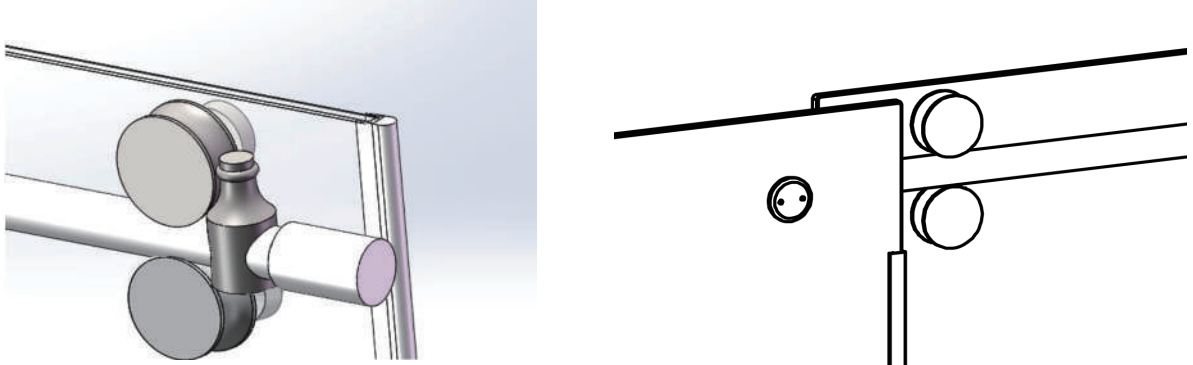

60" x 79" Straight Reversible Single Sliding Shower Door with Vertical Aluminum U-Channel For use with 60" Wide Pans

Details

Dimensions:	60" width x 79" height
Glass Thickness:	10mm (3/8")
Finish:	Polished Chrome
Upcharge options:	Brushed Nickel/Black Polished or Matte

Standard Features

Name:	HX420
Door Style:	Frameless Series
Door Type:	Single Slide Frameless Door
Glass Finish:	Clear Tempered(SGCC certified 6121 3/8 AU)
Nano Coating:	Yes, double-side Nano glass treatment
Reversible:	Yes
Handle:	Stainless Steel Door Handles
	Handles can be replaced(Optional)

Specification Drawing

60" x 79" Straight Reversible Single Sliding Shower Door with Vertical Aluminum U-Channel For use with 60" Wide Pans

Stainless Steel Rollers and Tubal Rail

Aluminum U-channel, stainless steel anti-jumping bolt and wall bracket

8" Stainless Steel Handle

Door Guide and Waterproof Bar

24" Stainless Steel Towel Bar
(The handle and towel bar can be optional and the sizes can be customized)