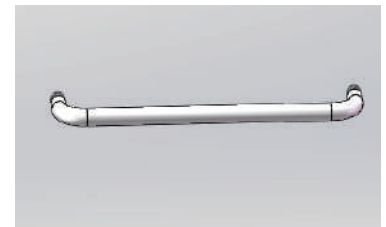

60" x 79" Straight Reversible Single Sliding Shower Door with Vertical Aluminum U-Channel For use with 60" Wide Pans

Details

Dimensions:	60" width x 79" height
Glass Thickness:	10mm (3/8")
Finish:	Polished Chrome
Upcharge options:	Brushed Nickel/Black Polished or Matte

Standard Features

Name:	HX420
Door Style:	Frameless Series
Door Type:	Single Slide Frameless Door
Glass Finish:	Clear Tempered(SGCC certified 6121 3/8 AU)
Nano Coating:	Yes, double-side Nano glass treatment
Reversible:	Yes
Handle:	Stainless Steel Door Handles
	Handles can be replaced(Optional)

Specification Drawing

60" x 79" Straight Reversible Single Sliding Shower Door with Vertical Aluminum U-Channel For use with 60" Wide Pans

Stainless Steel Rollers and Tubal Rail

Aluminum U-channel, stainless steel anti-jumping bolt and wall bracket

8" Stainless Steel Handle

Door Guide and Waterproof Bar

24" Stainless Steel Towel Bar
(The handle and towel bar can be optional and the sizes can be customized)