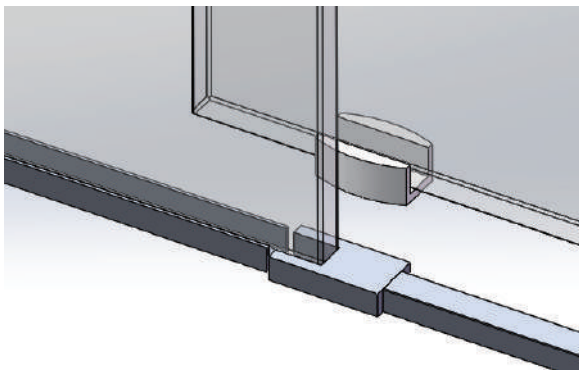

60" x 79" Straight Reversible Single Sliding Shower Door with Vertical Aluminum U-Channel For use with 60" Wide Pans

Details

Dimensions:	60" width x 79" height
Glass Thickness:	10mm (3/8")
Finish:	Polished Chrome
Upcharge options:	Brushed Nickel/Black Polished or Matte

Specification Drawing

60" x 79" Straight Reversible Single Sliding Shower Door with Vertical Aluminum U-Channel For use with 60" Wide Pans

Stainless Steel Rollers and Tubal Rail

Aluminum U-channel, stainless steel anti-jumping bolt and wall bracket

8" Stainless Steel Handle

Door Guide and Waterproof Bar

24" Stainless Steel Towel Bar
(The handle and towel bar can be optional and the sizes can be customized)