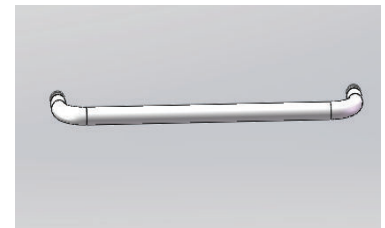

60" x 79" Straight Reversible Single Sliding Shower Door without Vertical Aluminum U-Channel use with 60" Wide Pans

Details:

Dimensions: 60" width x 79" height
 Glass Thickness: 10mm (3/8")
 Finish: Matte Black
 Upcharge Options: Brushed Nickel/Black Polished

Standard Features:

Name: Series: HX420B
 Door Style: Frameless Series
 Door Type: Single Sliding Frameless Door
 Glass Finish: Clear Tempered (SGCC certified)
 Nano Coating: Yes, double-side nano glass treatment
 Reversible: Yes
 Handle: Stainless Steel Door Handles

Handles can be replaced (Optional)

Specification Drawing

60" x 79" Straight Reversible Single Sliding Shower Door without Vertical Aluminum U-Channel For use with 60" Wide Pans

Wheels and Stainless Steel Tubing Rail

Anti-jumping Bolt and Wall Bracket Without Chrome finished U channel

Stainless Steel Handle

Towel Bar

(The handle and towel bar can be optional and the sizes can be customized)

Door Guide and Waterproof Bar