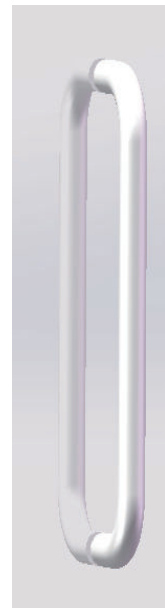

60" x 79" Straight Reversible Single Sliding Shower Door without Vertical Aluminum U-Channel use with 60" Wide Pans

Details:

Dimensions: 60" width x 79" height
 Glass Thickness: 10mm (3/8")
 Finish: Matte Black
 Upcharge Options: Brushed Nickel/Black Polished

Standard Features:

Name: Series: HX420B
 Door Style: Frameless Series
 Door Type: Single Sliding Frameless Door
 Glass Finish: Clear Tempered (SGCC certified)
 Nano Coating: Yes, double-side nano glass treatment
 Reversible: Yes
 Handle: Stainless Steel Door Handles

Handles can be replaced (Optional)

Specification Drawing

60" x 79" Straight Reversible Single Sliding Shower Door without Vertical Aluminum U-Channel For use with 60" Wide Pans

Wheels and Stainless Steel Tubing Rail

Anti-jumping Bolt and Wall Bracket Without Chrome finished U channel

Stainless Steel Handle

Towel Bar

(The handle and towel bar can be optional and the sizes can be customized)

Door Guide and Waterproof Bar