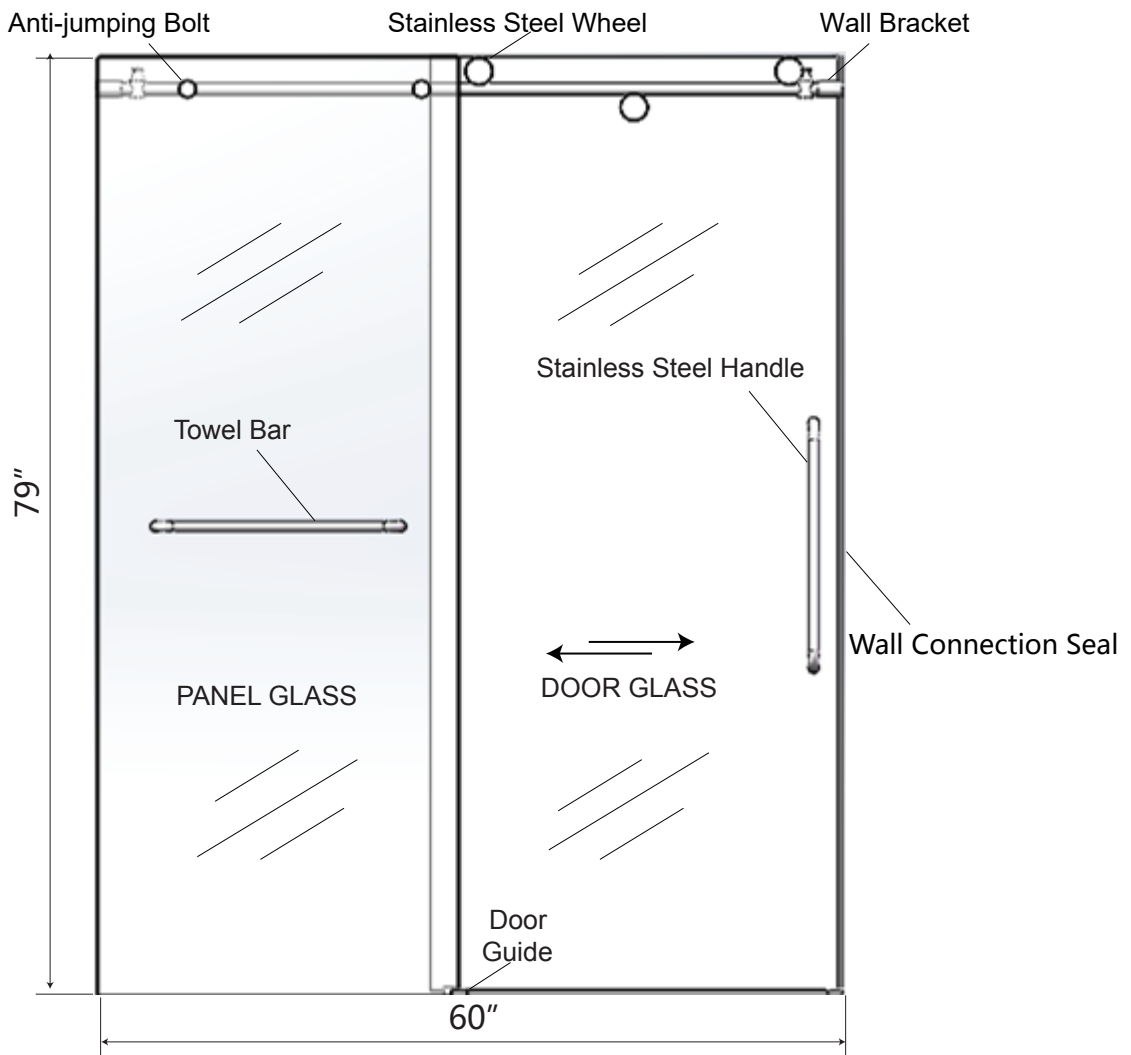

60" x 79" Straight Reversible Single Sliding Shower Door without Vertical Aluminum U-Channel use with 60" Wide Pans

Details:

Dimensions: 60" width x 79" height
 Glass Thickness: 10mm (3/8")
 Finish: Matte Black
 Upcharge Options: Brushed Nickel/Black Polished

Standard Features:

Name: Series: HX420B
 Door Style: Frameless Series
 Door Type: Single Sliding Frameless Door
 Glass Finish: Clear Tempered (SGCC certified)
 Nano Coating: Yes, double-side nano glass treatment
 Reversible: Yes
 Handle: Stainless Steel Door Handles

Handles can be replaced (Optional)

Specification Drawing

60" x 79" Straight Reversible Single Sliding Shower Door without Vertical Aluminum U-Channel For use with 60" Wide Pans

Wheels and Stainless Steel Tubing Rail

Anti-jumping Bolt and Wall Bracket Without Chrome finished U channel

Stainless Steel Handle

Towel Bar

(The handle and towel bar can be optional and the sizes can be customized)

Door Guide and Waterproof Bar