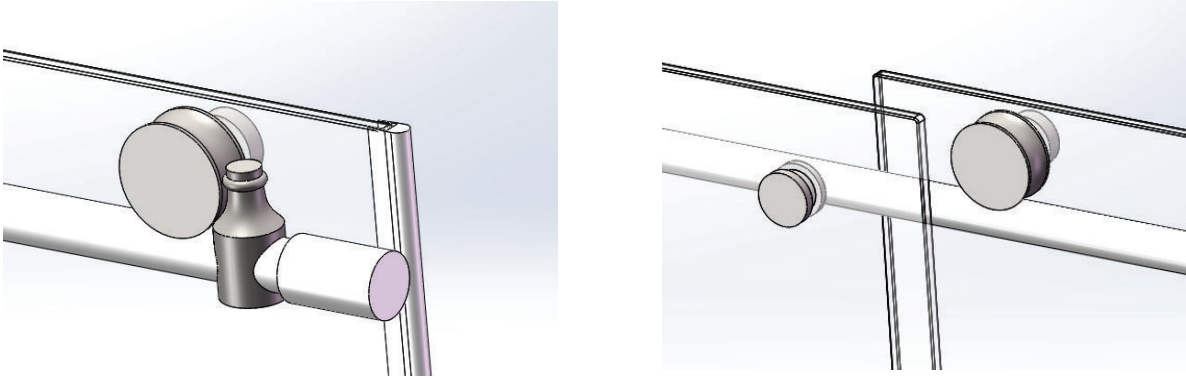

60" x 79" Straight Reversible Single Sliding Shower Door without Vertical Aluminum U-Channel use with 60" Wide Pans

Details:

Dimensions: 60" width x 79" height
 Glass Thickness: 10mm (3/8")
 Finish: Matte Black
 Upcharge Options: Brushed Nickel/Black Polished

Standard Features:

Name: Series: HX420B
 Door Style: Frameless Series
 Door Type: Single Sliding Frameless Door
 Glass Finish: Clear Tempered (SGCC certified)
 Nano Coating: Yes, double-side nano glass treatment
 Reversible: Yes
 Handle: Stainless Steel Door Handles

Handles can be replaced (Optional)

Specification Drawing

60" x 79" Straight Reversible Single Sliding Shower Door without Vertical Aluminum U-Channel For use with 60" Wide Pans

Wheels and Stainless Steel Tubing Rail

Anti-jumping Bolt and Wall Bracket Without Chrome finished U channel

Stainless Steel Handle

Towel Bar

(The handle and towel bar can be optional and the sizes can be customized)

Door Guide and Waterproof Bar