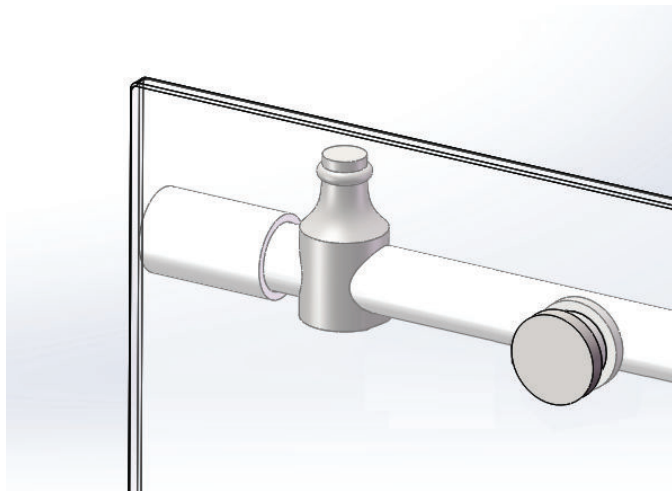

60" x 79" Straight Reversible Single Sliding Shower Door without Vertical Aluminum U-Channel use with 60" Wide Pans

Details:

Dimensions: 60" width x 79" height
 Glass Thickness: 10mm (3/8")
 Finish: Matte Black
 Upcharge Options: Brushed Nickel/Black Polished

Standard Features:

Name: Series: HX420B
 Door Style: Frameless Series
 Door Type: Single Sliding Frameless Door
 Glass Finish: Clear Tempered (SGCC certified)
 Nano Coating: Yes, double-side nano glass treatment
 Reversible: Yes
 Handle: Stainless Steel Door Handles

Handles can be replaced (Optional)

Specification Drawing

60" x 79" Straight Reversible Single Sliding Shower Door without Vertical Aluminum U-Channel For use with 60" Wide Pans

Wheels and Stainless Steel Tubing Rail

Anti-jumping Bolt and Wall Bracket Without Chrome finished U channel

Stainless Steel Handle

Towel Bar

(The handle and towel bar can be optional and the sizes can be customized)

Door Guide and Waterproof Bar