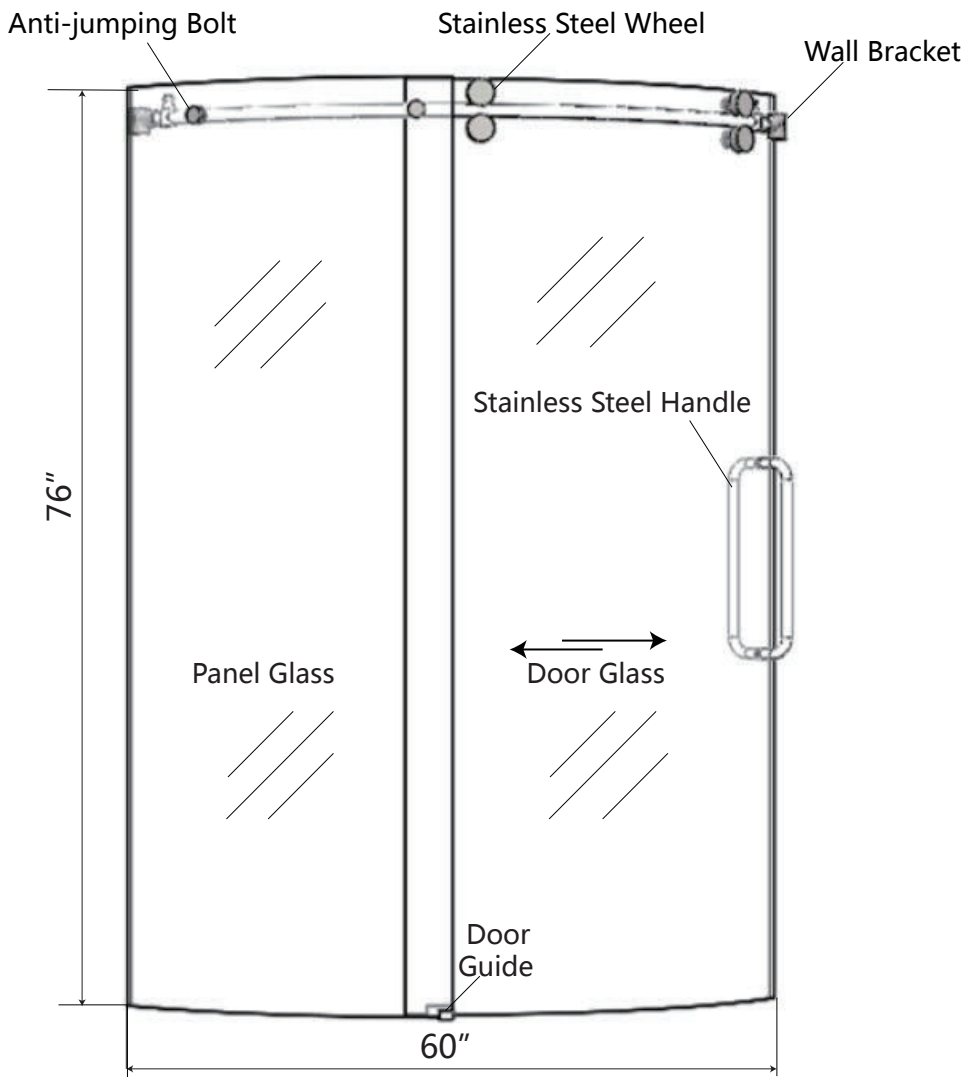

60" x 76" Curved Single Sliding Shower Door

Details

Dimensions: 60" width x 76" height
Glass Thickness: 10mm (3/8")
Finish: Polished Chrome

Standard Features

Name: HC420-BF
Series: Frameless Series
Door Style: Curved Single Sliding Frameless Door
Door Type: One(1) Curved Sliding Door
Glass Finish: Clear Tempered(SGCC certified)
Nano Coating: Yes, double-side nano glass treatment
Reversible: No
Handle: Stainless Steel Door Handles

Handles can be replaced(Optional)

Specification Drawing

60" x 76" Curved Single Sliding Shower Door

Wheels and Curved Stainless Steel Tubing Rail

Anti-jumping Bolt and Wall Connection
Without Vertical Aluminum Channel

Stainless Steel Handle

(the handle can be optional
and the size can be customized)

Door Guide