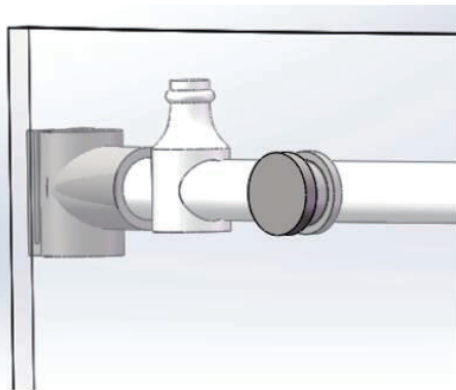

60" x 76" Curved Single Sliding Shower Door

Details

Dimensions: 60" width x 76" height
Glass Thickness: 10mm (3/8")
Finish: Polished Chrome

Standard Features

Name: HC420-BF
Series: Frameless Series
Door Style: Curved Single Sliding Frameless Door
Door Type: One(1) Curved Sliding Door
Glass Finish: Clear Tempered(SGCC certified)
Nano Coating: Yes, double-side nano glass treatment
Reversible: No
Handle: Stainless Steel Door Handles

Handles can be replaced(Optional)

Specification Drawing

60" x 76" Curved Single Sliding Shower Door

Wheels and Curved Stainless Steel Tubing Rail

Anti-jumping Bolt and Wall Connection
Without Vertical Aluminum Channel

Stainless Steel Handle

(the handle can be optional
and the size can be customized)

Door Guide