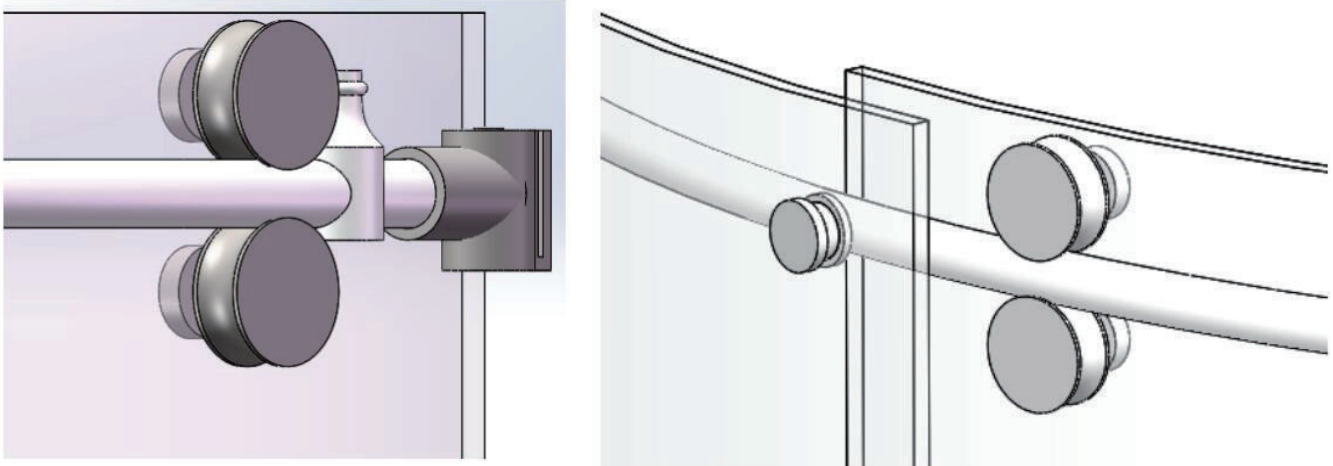

60" x 76" Curved Single Sliding Shower Door

Details

Dimensions: 60" width x 76" height
Glass Thickness: 10mm (3/8")
Finish: Polished Chrome

Standard Features

Name: HC420-BF
Series: Frameless Series
Door Style: Curved Single Sliding Frameless Door
Door Type: One(1) Curved Sliding Door
Glass Finish: Clear Tempered(SGCC certified)
Nano Coating: Yes, double-side nano glass treatment
Reversible: No
Handle: Stainless Steel Door Handles

Handles can be replaced(Optional)

Specification Drawing

60" x 76" Curved Single Sliding Shower Door

Wheels and Curved Stainless Steel Tubing Rail

Anti-jumping Bolt and Wall Connection
Without Vertical Aluminum Channel

Stainless Steel Handle

(the handle can be optional
and the size can be customized)

Door Guide