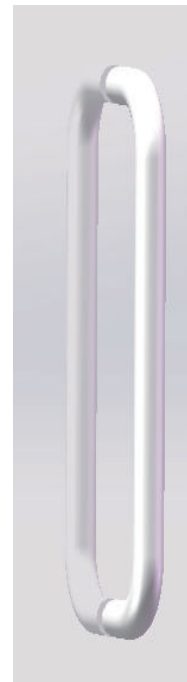

60" x 76" Curved Single Sliding Shower Door

Details

Dimensions: 60" width x 76" height
Glass Thickness: 10mm (3/8")
Finish: Polished Chrome

Standard Features

Name: HC420-BF
Series: Frameless Series
Door Style: Curved Single Sliding Frameless Door
Door Type: One(1) Curved Sliding Door
Glass Finish: Clear Tempered(SGCC certified)
Nano Coating: Yes, double-side nano glass treatment
Reversible: No
Handle: Stainless Steel Door Handles

Handles can be replaced(Optional)

Specification Drawing

60" x 76" Curved Single Sliding Shower Door

Wheels and Curved Stainless Steel Tubing Rail

Anti-jumping Bolt and Wall Connection
Without Vertical Aluminum Channel

Stainless Steel Handle

(the handle can be optional
and the size can be customized)

Door Guide