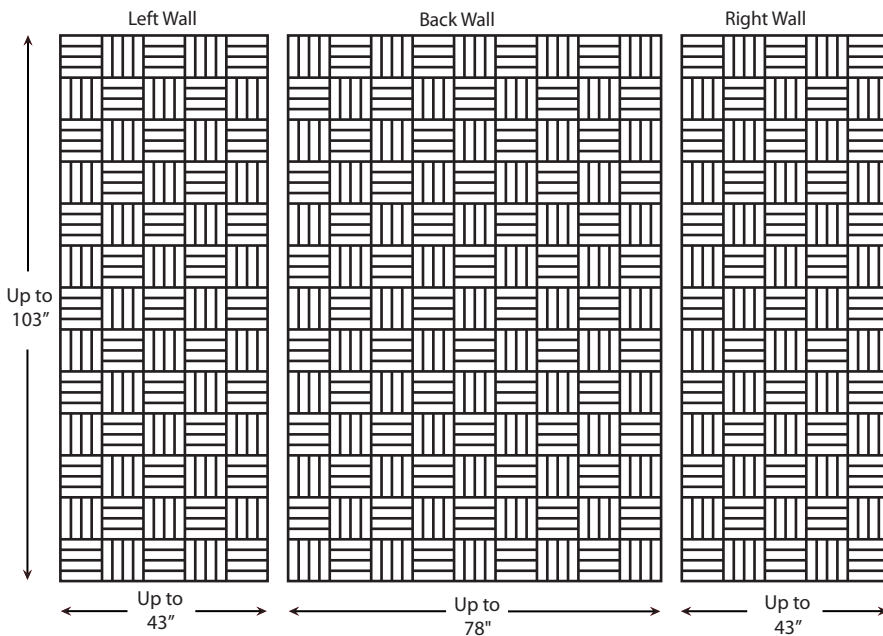

STITCH Pattern

Specifications

- Model: Stitch Pattern
- Pattern: Vertical/Horizontal Smooth Tile Pattern
- Finish: Glossy
- Panel Maximum Height: 103"
 - Side Panels - 43" - Left / Right Designated
 - Back Panels - 78" max as one piece
- Thickness: 1/4"
- Material: Cultured Marble
- Solid One Piece Panels
- Permanently Sealed Surface
- Will Not Mold or Mildew
- Oversized - Cut to Fit at Jobsite
- Easy to Install -
 - Qualified Installer Recommended
- Easy to Maintain

Additional Options Available

- Material: Class A Fire Rated
- Trim Strips Available
 - 96" X 2" X 3/4"
 - 120" X 2" X 3/4"
 - 96" X 2" X 1 1/4" Renovation
 - 120" X 2" X 1 1/4" Renovation
- Soap Dishes
- Shampoo Shelves
- Footrest
- Add'l Items Available
(See Accessory Page)