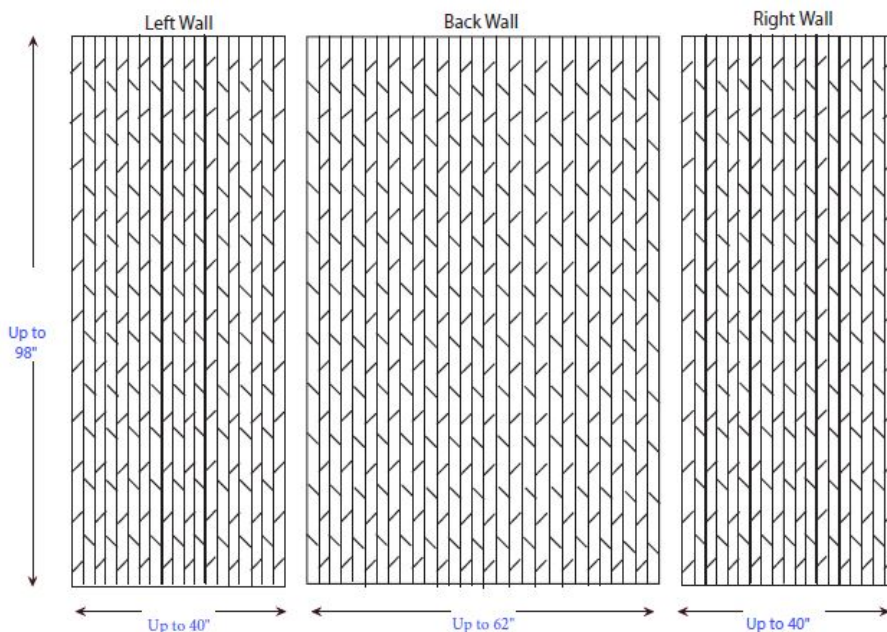

Straw Pattern

Specifications

- Model: Straw Pattern
- Pattern: Alternating Trapezoid Pattern
- Finish: Glossy
- Panel Maximum Height: 98"
  - Side Panels - 40" - Left / Right
  - Back Panels - 62" max as one piece
- Thickness: 1/4"
- Material: Cultured Marble
- Solid One Piece Panels
- Permanently Sealed Surface
- Will Not Mold or Mildew
- Oversized - Cut to Fit at Jobsite
- Easy to Install -
  - Qualified Installer Recommended
- Easy to Maintain

Image
Coming
Soon

Additional Options Available

- Matte Finish
- Class A Fire Rated
- Trim Strips Available:
  - 96" X 2" X 3/4"
  - 120" X 2" X 3/4"
  - 96" X 2" X 1 1/4" Renovation
  - 120" X 2" X 1 1/4" Renovation
- Soap Dishes
- Shampoo Shelves
- Footrest
- Add'l Items Available
  (See Accessory Page)

To review color options for this product
please contact your Sales Representative
or refer to our website at:

www.mplcompany.net/request-color