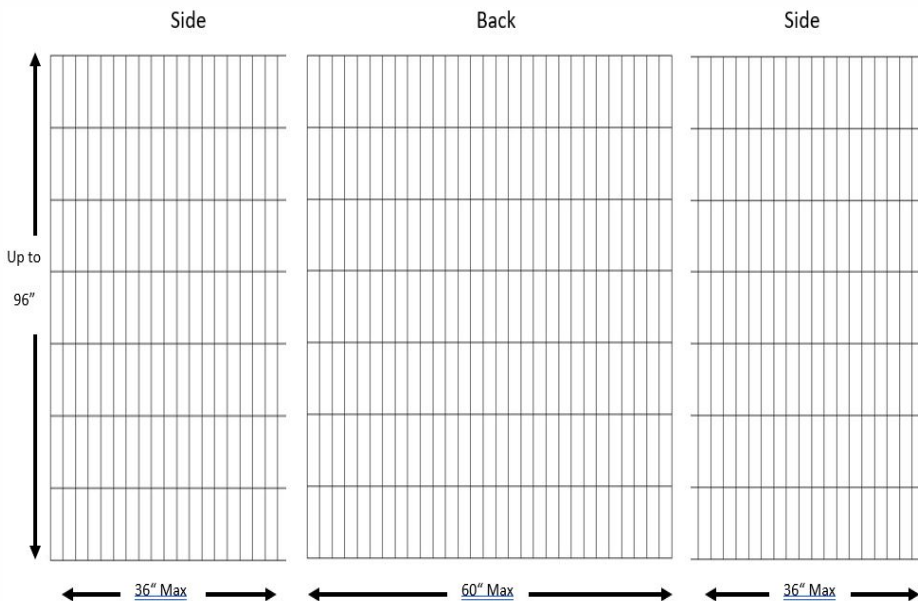

## BAMBOO TEXTURED

### for Staybridge Suites GEN 7.0

#### Specifications

- Model: Bamboo Pattern
- Pattern: 2x14 Vertical Tile Pattern
- Finish: Matte Only
- Panel Maximum Height: 96"
  - Side Panels - 36" - Left / Right
  - Back Panels - 60" max as one piece
- Thickness: 1/4"
- Material: Cultured Marble
- Solid One Piece Panels
- Permanently Sealed Surface
- Will Not Mold or Mildew
- Oversized - Cut to Fit at Jobsite
- Easy to Install -
  - Qualified Installer Recommended
- Easy to Maintain

#### Additional Options Available

- Material: Class A Fire Rated
- Trim Strips Available
  - 96" X 2" X 3/4"
  - 120" X 2" X 3/4"
  - 96" X 2" X 1 1/4" Renovation
  - 120" X 2" X 1 1/4" Renovation
- Soap Dishes
- Shampoo Shelves
- Footrest
- Add'l Items Available  
(See Accessory Page)