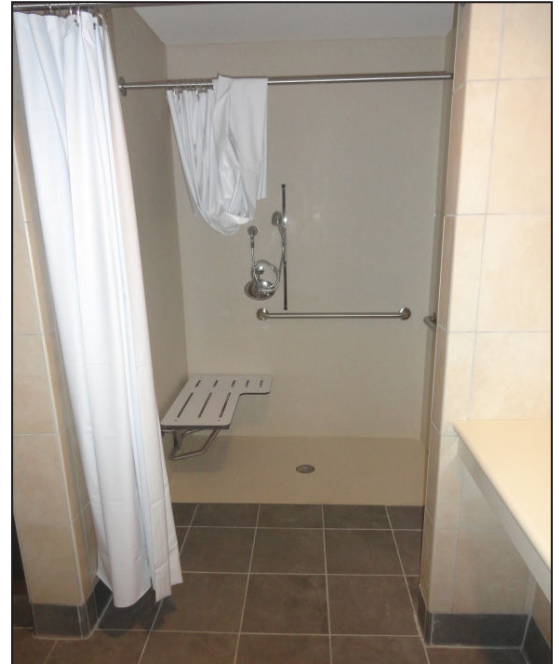

Smooth

Specifications

- Model: Smooth
- Pattern: Smooth - No Pattern
- Finish: Matte w/Glossy Option
- Panel Maximum Height: 120"
- Panel Widths
 - Side Panels - 42" Max Width
 - Back Panels - 84" Max Width
- Thickness: 1/4"
- Material: Cultured Marble
- Solid One Piece Panels
- Permanently Sealed Surface
- Will Not Mold or Mildew
- Oversized - Cut to Fit at Jobsite
- Easy to install Qualified Installer Recommended
- Easy to Maintain

Additional Options Available

- Finish: Glossy
- Material: Class A Fire Rated
- Trim Strips Available
 - 96" X 2" X 3/4"
 - 120" X 2" X 3/4"
 - 96" X 2" X 1 1/4" Renovation
 - 120" X 2" X 1 1/4" Renovation
- Soap Dishes
- Shampoo Shelves
- Footrest
- Add'l Items Available
(See Accessory Page)