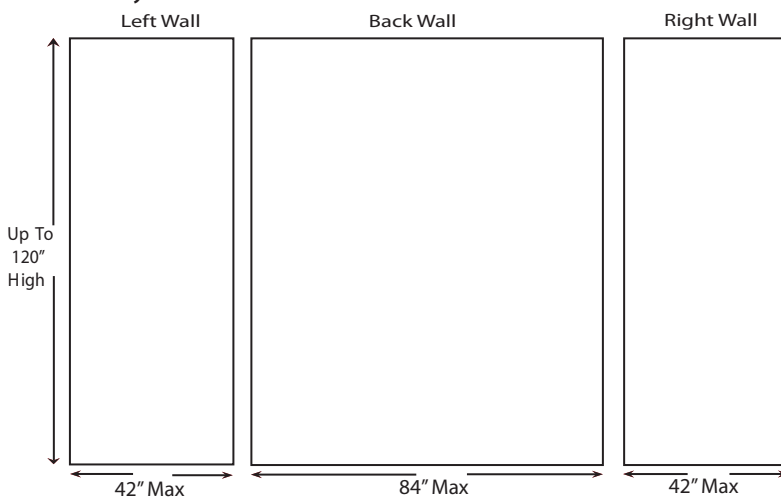

Smooth

Specifications

- Model: Smooth
- Pattern: Smooth - No Pattern
- Finish: Matte w/Glossy Option
- Panel Maximum Height: 120"
- Panel Widths
 - Side Panels - 42" Max Width
 - Back Panels - 84" Max Width
- Thickness: 1/4"
- Material: Cultured Marble
- Solid One Piece Panels
- Permanently Sealed Surface
- Will Not Mold or Mildew
- Oversized - Cut to Fit at Jobsite
- Easy to install Qualified Installer Recommended
- Easy to Maintain

Additional Options Available

- Finish: Glossy
- Material: Class A Fire Rated
- Trim Strips Available
 - 96" X 2" X 3/4"
 - 120" X 2" X 3/4"
 - 96" X 2" X 1 1/4" Renovation
 - 120" X 2" X 1 1/4" Renovation
- Soap Dishes
- Shampoo Shelves
- Footrest
- Add'l Items Available
(See Accessory Page)