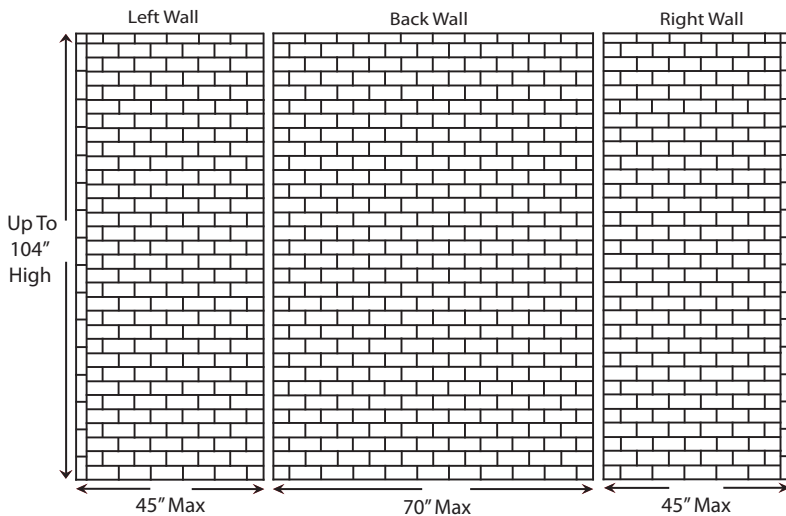

3" X 6" Subway Tile Pattern

Specifications

- Model: 3" X 6" Subway
- Pattern: Staggered Tile Effect / Smooth
- Finish: Glossy
- Panel Maximum Height: 104"
- Panel Widths
 - Side Panels - 45" Max Width
 - Back Panels - 70" Max Width
- Thickness: 1/4"
- Material: Cultured Marble
- Solid One Piece Panels
- Permanently Sealed Surface
- Will Not Mold or Mildew
- Oversized - Cut to Fit at Jobsite
- Easy to Install - Qualified Installer Recommended
- Easy to Maintain

To review color options for this product please contact your Sales Representative or refer to our website at:

www.mplcompany.net/request-color

Additional Options Available

- Finish: Matte
- Material: Class A Fire Rated
- Trim Strips Available
 - 96" X 2" X 3/4"
 - 120" X 2" X 3/4"
 - 96" X 2" X 1 1/4" Renovation
 - 120" X 2" X 1 1/4" Renovation
- Soap Dishes
- Shampoo Shelves
- Footrest
- Add'l Items Available (See Accessory Page)